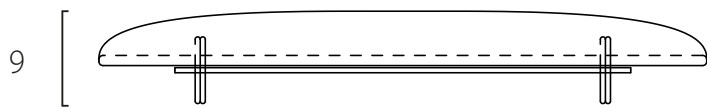

TECHNICAL SHEET

M-E.362

CENTREPIECE

MATERIAL

metal and cast glass

GLASS

fumé

transparent