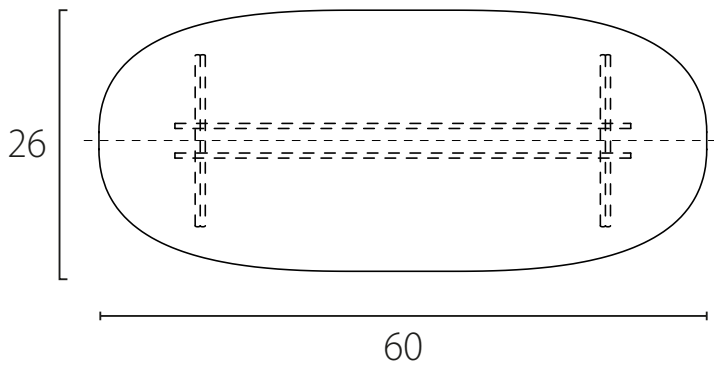

TECHNICAL SHEET

M-E.362

CENTREPIECE

MATERIAL

metal and cast glass

GLASS

fumé

transparent