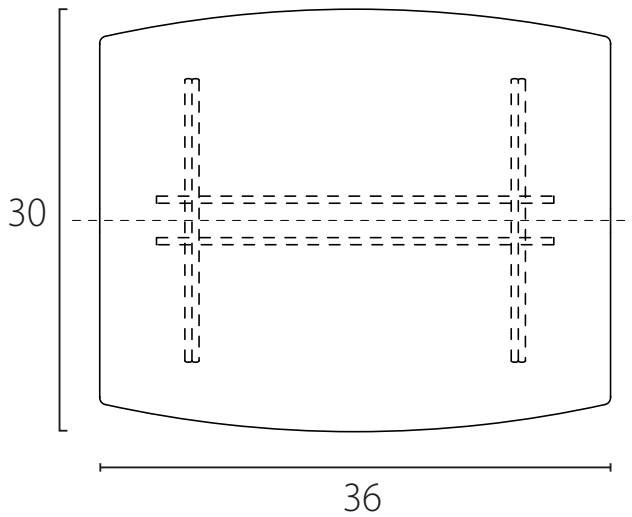

## TECHNICAL SHEET

**M-E.361**

**CENTREPIECE**

### MATERIAL

metal and cast glass

**GLASS**

fumé

transparent

light pink