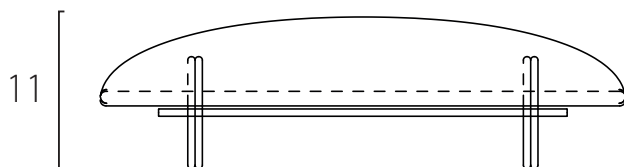

TECHNICAL SHEET

M-E.360

CENTREPIECE

MATERIAL

metal and cast glass

GLASS

fumé

transparent