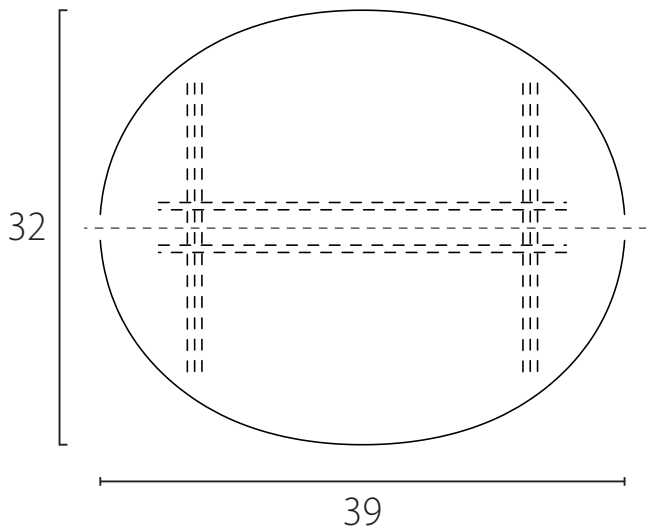

TECHNICAL SHEET

M-E.360

CENTREPIECE

MATERIAL

metal and cast glass

GLASS

fumé

transparent

light pink