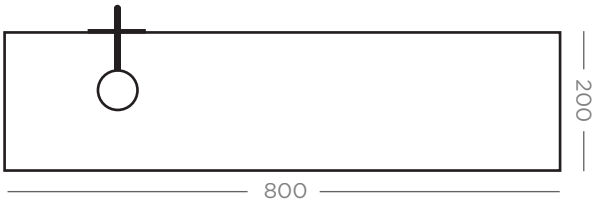

PRODUCT NAME

SUNrise/set Lamp

DESIGNER

Barbora Adamonytė-Keidūnė

FRONT

SIDE

DIMENSIONS & WEIGHTS

Wall lamp Sunrise/-set Small

General Dimensions: W .600, D .30, H .200mm 3.9kg

H with metal lamp: 225 mm
D with metal lamp: 125 mm

package: W. 840, D. 295, H. 120mm
4.7kg

Wall lamp Sunrise/-set Large

General Dimensions: W. 800, D. 30, H. 200mm 4.8kg

H with metal lamp: 225 mm
D with metal lamp: 125 mm

package: W. 1040, D. 295, H. 120mm
6.0kg

COLOR

Rainbow

CODE
SunS

COLOR

Rainbow

CODE
SunL