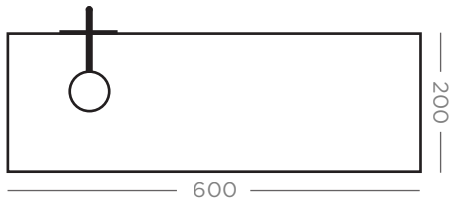

PRODUCT NAME

SUNrise/set Lamp

DESIGNER

Barbora Adamonytė-Keidūnė

FRONT

SIDE

DIMENSIONS & WEIGHTS

Wall lamp Sunrise/-set Small

General Dimensions: W .600, D .30, H .200mm 3.9kg

H with metal lamp: 225 mm
D with metal lamp: 125 mm

package: W. 840, D. 295, H. 120mm
4.7kg

Wall lamp Sunrise/-set Large

General Dimensions: W. 800, D. 30, H. 200mm 4.8kg

H with metal lamp: 225 mm
D with metal lamp: 125 mm

package: W. 1040, D. 295, H. 120mm
6.0kg

COLOR

Rainbow

CODE
SunS

COLOR

Rainbow

CODE
SunL