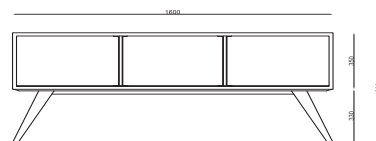

Collection 01
Zeus

---

*His aura oozing absolute dominance
To question even faintly would be sheer ignorance, folly
Divine sovereignty perfectly married with redefined beauty
Inciting allegiance, unity, transcendence.
Grace what is before you and grace will be given back threefold.
Behold the reason you were drawn near
Be as you were made to be
And live, a new, as never before,
In the presence.*