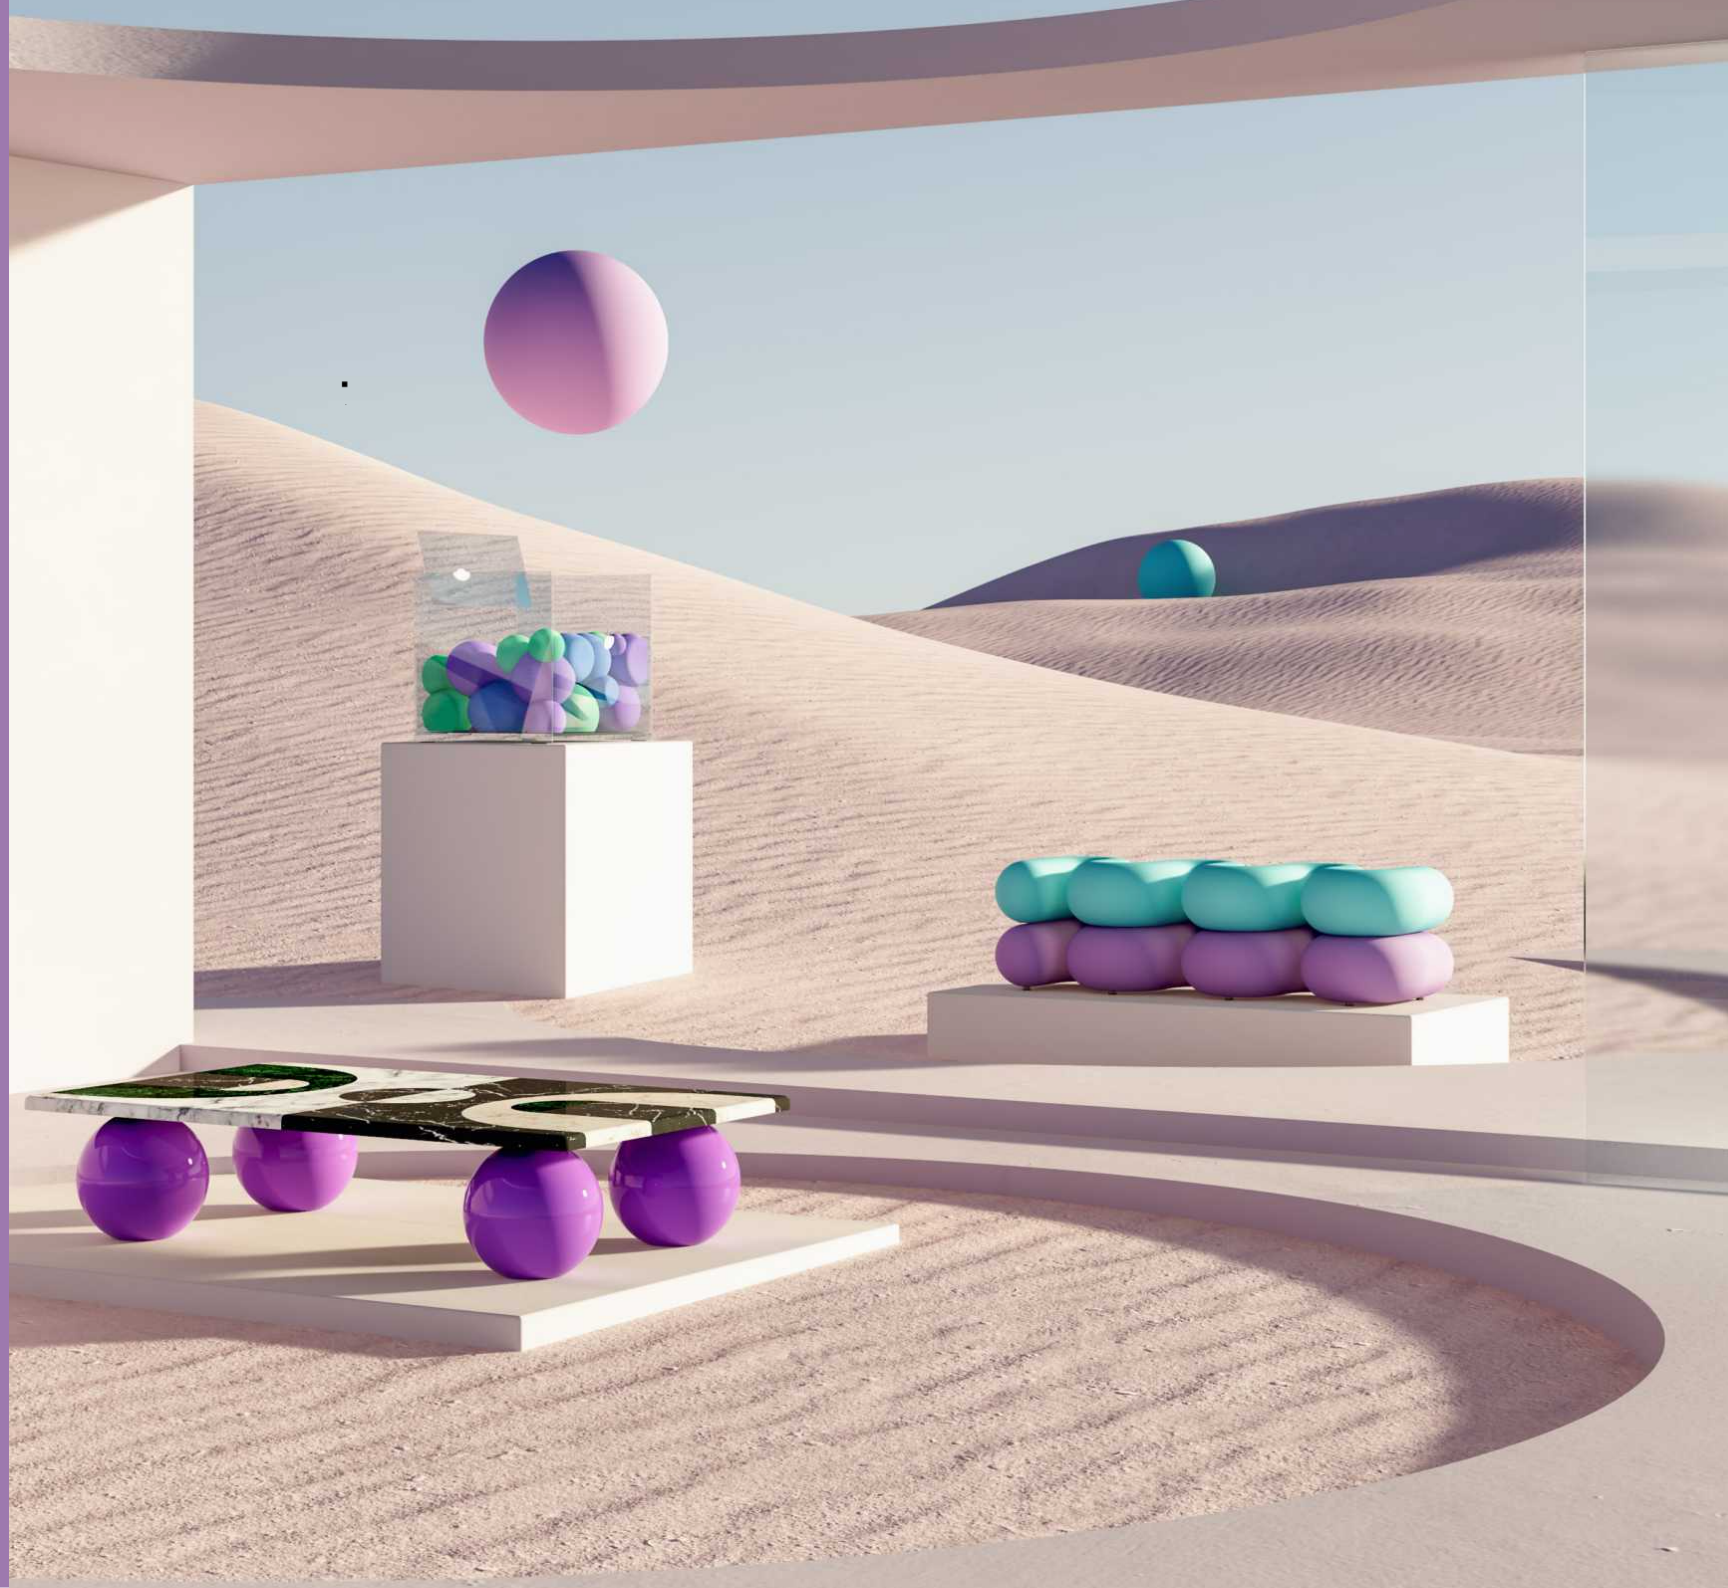

WEE N BALL

CHAIR

Madsteez

ARTIST

Dimensions

WIDTH 63.5 CM | 25.0 IN

LENGTH 61.0 CM | 24.0 IN

HEIGHT 76.2 CM | 30.0 IN

Alex Brokamp

DESIGNER

Materials

STRUCTURE | TEMPERED GLASS AND UPHOLSTERED BALLS