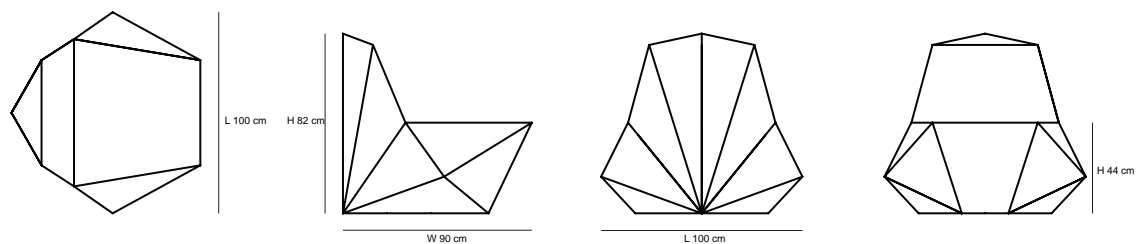

SPAZIO NO.01

Handcrafted lounge sofa borrows sharp-edged architectural elements yet it is sculpted to give soft touch in order to create sensational opposite effects.

Spazio Sofa No. 01

Dimensions

Length 100 cm x Width 90 cm x Height 82 cm
(39.3" x 35.5" x 32.3")

Seating Height 44 cm (17.3")

Material

- Fabric Option 1: Faux Suede - %100 Pol
- Fabric Option 2: Joy - %100 Suede

Details

FABRIC OPTION_NUBUCK COLLECTION

01

02

03