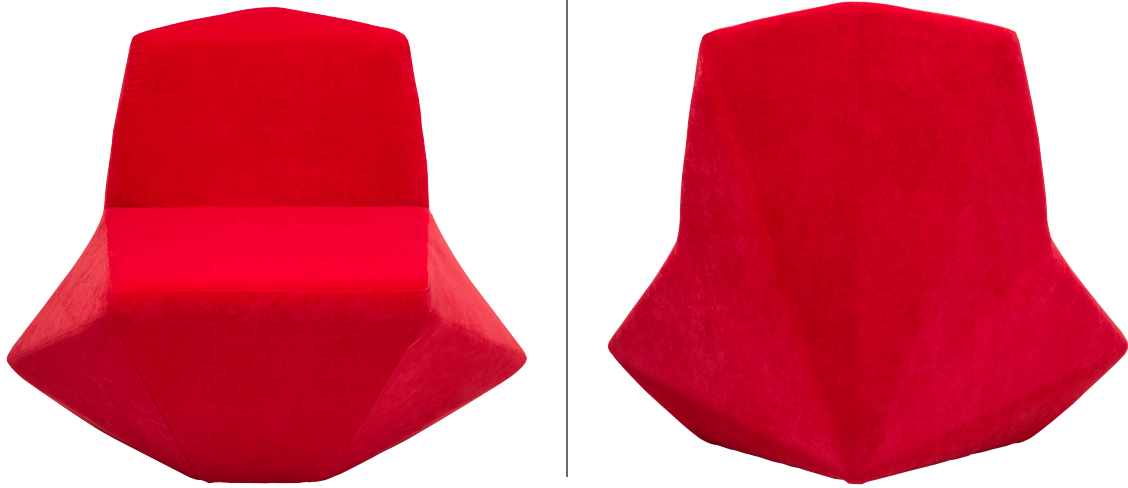

SPAZIO NO.01

Handcrafted lounge sofa borrows sharp-edged architectural elements yet it is sculpted to give soft touch in order to create sensational opposite effects.

Spazio Sofa No. 01

Dimensions

Length 100 cm x Width 90 cm x Height 82 cm
(39.3" x 35.5" x 32.3")

Seating Height 44 cm (17.3")

Material

- Fabric Option 1: Faux Suede - %100 Pol
- Fabric Option 2: Joy - %100 Suede

Details

FABRIC OPTION_NUBUCK COLLECTION

01

02

03