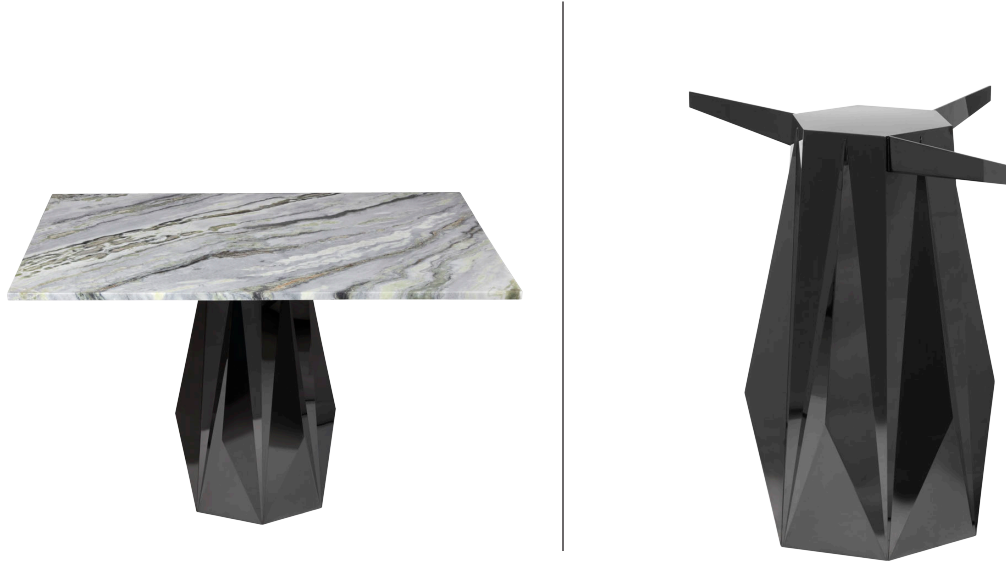

## QUARTZ

Hand-made table with a marble top and a base of black mirror polished stainless steel or lacquered wood.

Quartz

Dimensions

Base Length 48 cm x Width 42 cm x Height 73 cm  
(18.9" x 16.5" x 28.7")

Top Length 120 cm x Width 96 cm x Height 2 cm  
(47.2" x 37.8" x 0.8")

Material

- Base Option 1: Lacquered or Matt Wood (Color Options Available)
- Base Option 2: Mirror polished stainless steel (clear / black)
- Top Option: Marble Selection