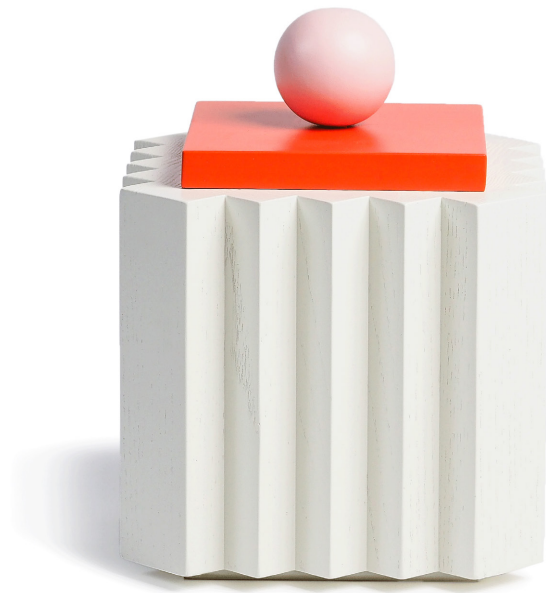

PLIZÉ WITH HANNA ANONEN

- BOX

DESCRIPTION

The Plizé box - Serrated surface balanced with a spherical knob is an eye-catcher like no other. Irresistible color combinations make this box a centerpiece of any space.

MATERIAL: Oak

DIMENSIONS

Width: 18 cm
Depth: 18 cm
Height: 15 cm

PLIZÉ WITH HANNA ANONEN

- BOX

DESCRIPTION

The Plizé box - Serrated surface balanced with a spherical knob is an eye-catcher like no other. Irresistible color combinations make this box a centerpiece of any space.

MATERIAL: Oak

DIMENSIONS

Width: 15 cm
Depth: 15 cm
Height: 18 cm