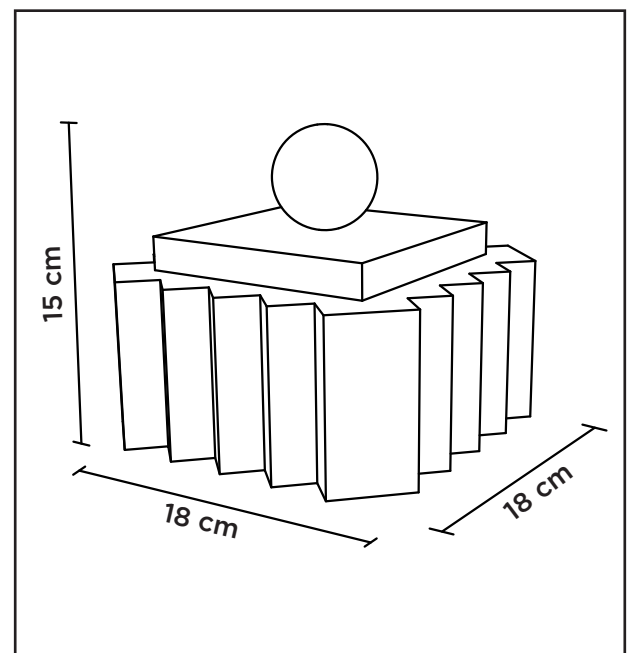

PLIZÉ WITH HANNA ANONEN

- BOX

DESCRIPTION

The Plizé box - Serrated surface balanced with a spherical knob is an eye-catcher like no other. Irresistible color combinations make this box a centerpiece of any space.

MATERIAL: Oak

DIMENSIONS

Width: 18 cm
Depth: 18 cm
Height: 15 cm

PLIZÉ WITH HANNA ANONEN

- BOX

DESCRIPTION

The Plizé box - Serrated surface balanced with a spherical knob is an eye-catcher like no other. Irresistible color combinations make this box a centerpiece of any space.

MATERIAL: Oak

DIMENSIONS

Width: 15 cm
Depth: 15 cm
Height: 18 cm