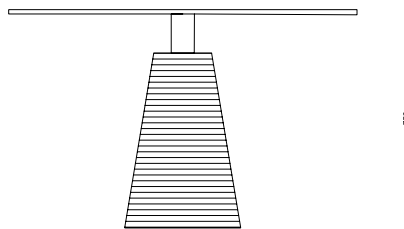

Collection Orbit
Dining Table

*The dazzling, and sometimes hypnotic effect
that captures the heart and eye.*

Collection Orbit Dining Table

Dining Table

A modish dining table showcases a black securit round glass top based on a symmetrical striped black and white marble solid base. Crafted with a beautifully contemporary shape, can complement an array of interior design styles. Expertly hand crafted and hand finished, they bring together modernist flair along with a natural edge.

DIMENSIONS

W 160cm D 120cm H 75cm

MATERIALS

TOP Black Securit Glass
MARBLE BASE Solid Marble

Black Securit
Glass

Solid
Marble