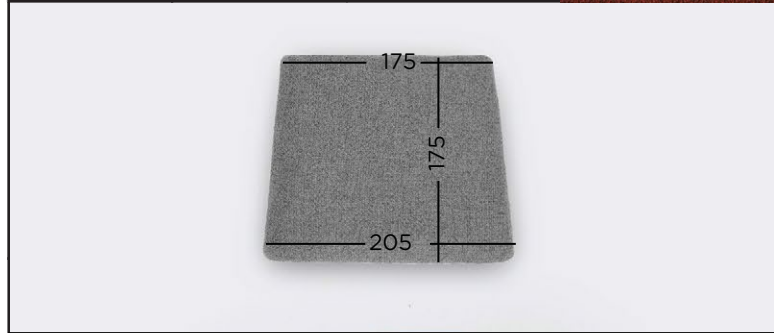

<b>PRODUCT NAME</b>	<b>Naïve Chair</b>	<b>DESIGNER</b>	etc.etc.
---------------------	--------------------	-----------------	----------

**DIMENSIONS & WEIGHTS**

General Dimensions :  
492 x 389 x H823mm, 5 kg

1 package:  
515 x 425 x H115mm, 6 kg

COLOR	CODE	FINISH	BACKREST	COLOR	CODE	FINISH	BACKREST
 Natural ash	NASH	Oiled	60021 Anthracite	 White	NWHITE	Painted	60004 Gray
 Black	NBLACK	Painted	60021 Anthracite	 Blue	NBLUE	Painted	65011 Blue
 Grey	NGREY	Painted	60004 Gray	 Yellow	NYELLOW	Painted	62057 Yellow
 Pink	NPINK	Painted	63075 Red				

PRODUCT DETAILS	
Assembly	Partial assembly required
Instructions Included	Yes
Wood	Solid ash
Finish - For exact information please take a look according the model	
Paint	Polyurethane
Textile Backrest - Gabriel Step Melange 100% Trevira CS, Inside HR5050 foam	
Abraison resistance Rubs Martindale (EN ISO 12947-2): 100,000	
Textile Maintenance	Dry cleaning
Felt pads	8 pcs.
Package	1 pcs.
Guarantee	24 months