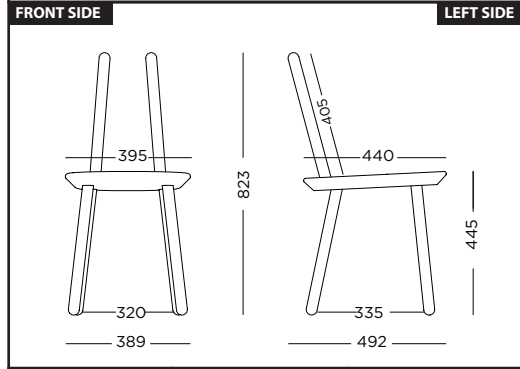

<b>PRODUCT NAME</b>	<b>Naïve Chair</b>	<b>DESIGNER</b>	etc.etc.
---------------------	--------------------	-----------------	----------

**DIMENSIONS & WEIGHTS**

General Dimensions :  
492 x 389 x H823mm, 5 kg

1 package:  
515 x 425 x H115mm, 6 kg

COLOR	CODE	FINISH	BACKREST	COLOR	CODE	FINISH	BACKREST
 Natural ash	NASH	Oiled	60021 Anthracite	 White	NWHITE	Painted	60004 Gray
 Black	NBLACK	Painted	60021 Anthracite	 Blue	NBLUE	Painted	65011 Blue
 Grey	NGREY	Painted	60004 Gray	 Yellow	NYELLOW	Painted	62057 Yellow
 Pink	NPINK	Painted	63075 Red				