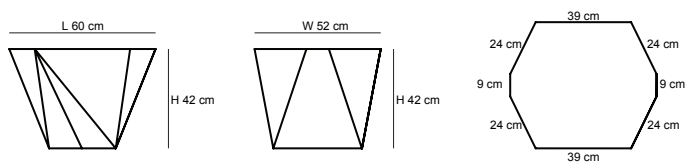

MINIMA NO. 01

Coffee Table

Minima Coffee Table No. 01

Dimensions

Length 60 cm x Width 52 cm x Height 42 cm (23.6" x 20.5" x 26.5")

Glass Thickness 1 cm (0.4")

We offer the base without the glass for the customers who prefer to source the glass themselves

Material

- Base: Lacquered or Matt Wood (Color Options Available)
- Top: Glass Selection - Transparent (Clear - Bronze - Gray - Black) & Opaque & Laminated

Details