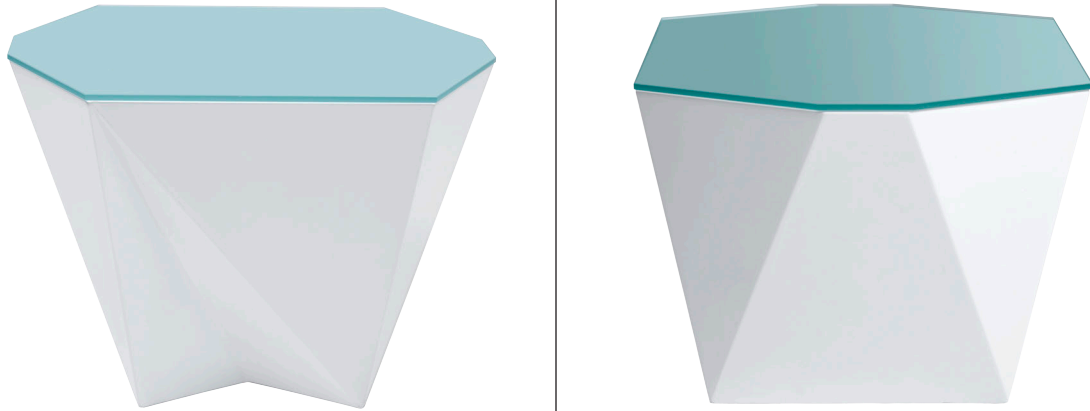

## MINIMA NO.01

Hand-made coffee table with base in lacquered wood and laminated glass top.

## Coffee Table

---

### Minima Coffee Table No. 01

---

#### Dimensions

Length 60 cm x Width 52 cm x Height 42 cm (23.6" x 20.5" x 26.5")

Glass Thickness 1 cm (0.4")

We offer the base without the glass for the customers who prefer to source the glass themselves