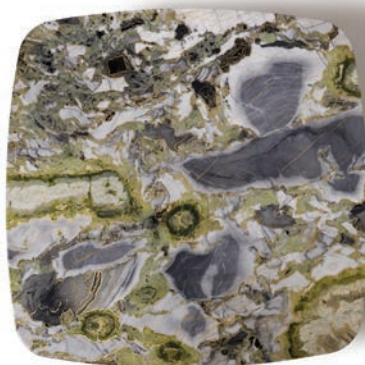

Collection 01  
Midas Highway

Midas Highway **SP-BS-G-110**

*A robust yet elegant, rounded square table. Hand-crafted, combining Blue Marble from Spain etched with the Spider technique. Adorned with inlaid veins of Gold Metal Leaf. Resting on a solid black sand base.*

**DIMENSIONS**

**D** 110X110cm **H** 36cm

**MATERIALS**

**MARBLE TOP** Blue Star Spider / Gold Metal Leaf  
**METAL BASE** Black Sand

Midas Highway **IG-N-110**

**DIMENSIONS**

**D** 110X110cm **H** 36cm

**MATERIALS**

**MARBLE TOP** Invisible Grey / Natural  
**METAL BASE** Black Sand

Midas Highway **SP-IG-G-110**

**DIMENSIONS**

**D** 110X110cm **H** 36cm

**MATERIALS**

**MARBLE TOP** Invisible Grey Spider / Gold Metal Leaf  
**METAL BASE** Brushed Bronze

Midas Highway **SP-WB-G-110**

**DIMENSIONS**

**D** 110X110cm **H** 36cm

**MATERIALS**

**MARBLE TOP** White Beauty Spider / Gold Metal Leaf  
**METAL BASE** Brushed Bronze

Collection 01  
Midas Highway

---

**White Beauty Spider**  
*from China*