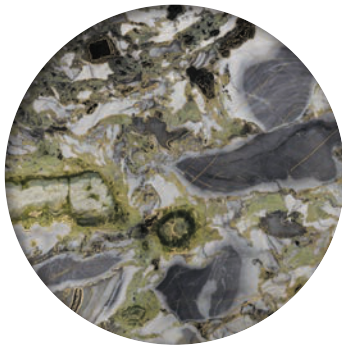

Collection 01  
Midas Highway

Midas Highway **SP-BS-G-110**

*A robust yet elegant, rounded square table. Hand-crafted, combining Blue Marble from Spain etched with the Spider technique. Adorned with inlaid veins of Gold Metal Leaf. Resting on a solid black sand base.*

Midas Highway **SP-WB-G-110**

**DIMENSIONS**

**D** 110X110cm **H** 36cm

**MATERIALS**

**MARBLE TOP** White Beauty Spider / Gold Metal Leaf  
**METAL BASE** Brushed Bronze

Collection 01  
Midas Highway

---

**White Beauty Spider**  
*from China*