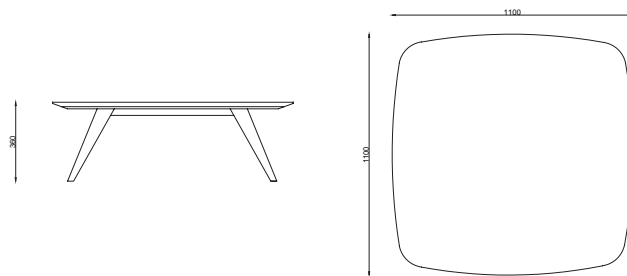

Collection 01  
Midas Highway

Midas Highway **SP-BS-G-110**

*A robust yet elegant, rounded square table. Hand-crafted, combining Blue Marble from Spain etched with the Spider technique. Adorned with inlaid veins of Gold Metal Leaf. Resting on a solid black sand base.*

**DIMENSIONS**

**D** 110X110cm **H** 36cm

**MATERIALS**

**MARBLE TOP** Blue Star Spider / Gold Metal Leaf  
**METAL BASE** Black Sand

Midas Highway **IG-N-110**

**DIMENSIONS**

**D** 110X110cm **H** 36cm

**MATERIALS**

Midas Highway **SP-WB-G-110**

**DIMENSIONS**

**D** 110X110cm **H** 36cm

**MATERIALS**

**MARBLE TOP** White Beauty Spider / Gold Metal Leaf  
**METAL BASE** Brushed Bronze

Collection 01  
Midas Highway

---

**White Beauty Spider**  
*from China*