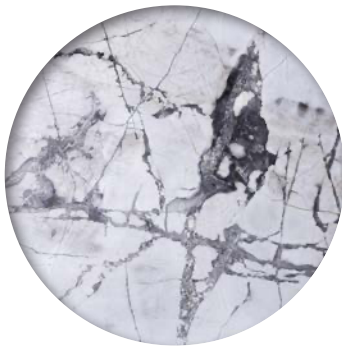

Invisible Grey
from Turkey