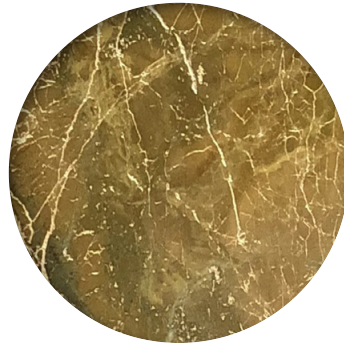

Pochahontas Spider
from Greece