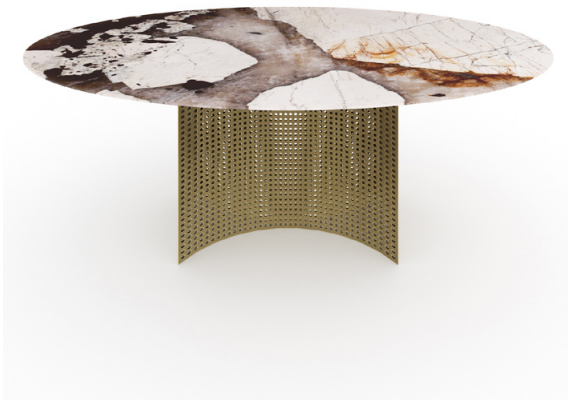

Collection 01 Lunette

*The knife-edge boundary between matter and emptiness
Oscillates in perfect harmony, intensifying and shallowing
For an eternity of circumnavigation, oscillating between the two
At a perfect frequency.*

Collection 01 Lunette

Lunette D-PAT-N-220

A perfectly oval table, for meals and more. Made from a single slab of hand crafted marble in four exquisite varieties. With room for many to be seated, to feast, celebrate and be served in the most delightful way. Elegant and yet sturdy to the last, owing to its bronze perforated base, perfectly allowing maximum leg room, while still raising the marble surface with ease and grace, with beauty in curves to match those of the marble it supports and so becoming one piece from two halves designed to belong as one.

DIMENSIONS

D 220X110cm H 76cm

MATERIALS

MARBLE TOP Patagonia
METAL BASE Brushed Bronze

Lunette D-SP-BS-G-220

A perfectly oval table, for meals and more. Made from a single slab of hand crafted marble in four exquisite varieties. With room for many to be seated, to feast, celebrate and be served in the most delightful way. Elegant and yet sturdy to the last, owing to its bronze perforated base, perfectly allowing maximum leg room, while still raising the marble surface with ease and grace, with beauty in curves to match those of the marble it supports and so becoming one piece from two halves designed to belong as one.

DIMENSIONS

D 220X110cm H 76cm

MATERIALS

MARBLE TOP Blue Star Spider
METAL BASE Brushed Bronze

Collection 01
Lunette

Blue Star Spider
from Greece

Patagonia
from Brazil

Rosso Levanto Natural
from Turkey