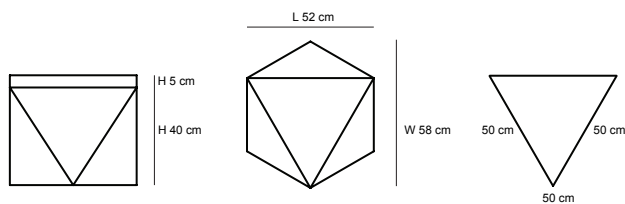

Hex Stool No. 02

Dimensions

Length 52 cm x Width 58 cm x Height 40 cm (20.4" x 22.8" x 15.7")

Cushion Top: Length 50 cm each side x Height 5 cm (19.7" x 2")

Material

- Wood Options: Lacquered or Matt
- Fabric Option 1: Multi-Coloured Velvet
- Fabric Option 2: Flax Linen

Details