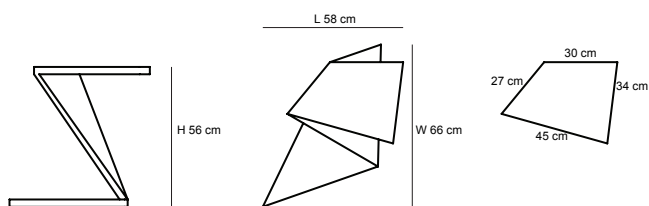

Flow Side Table

Dimensions

Length 58 cm x Width 66 cm x Height 56 cm (22.8" x 24.4" x 22")

Material

- Wood Options: Lacquered or Matt

Details