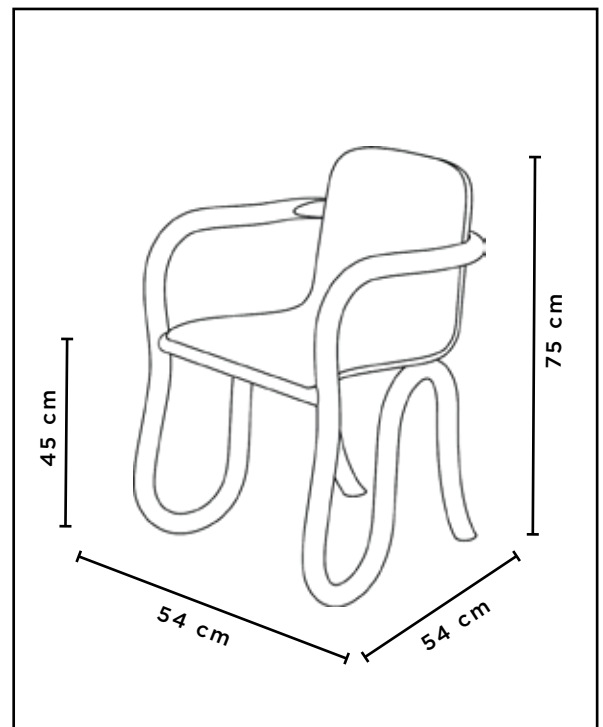

Original

- DINING CHAIR

DESCRIPTION

“Kolho is a series of tables and chairs formed of right angles and serpentine forms. It is inspired by Apollo landing and a small town called Kolho in Finland. The serpent represents temptation and chaos which supports the flat plane of reason. The space between Reason and Chaos is that of PLAY. This is the space where our human animal truly shows its greatest self.” — Matthew Day Jackson, artist (Hauser & Wirth)

MATERIAL: Plywood, Formica MDJ Kuu laminate

DIMENSIONS

Width: 54 cm
Depth: 54 cm
Height: 75 cm
Seat Height: 45 cm

COLORS

-  Spectrum Green
-  Rose
-  Earth
-  Space Rainbow