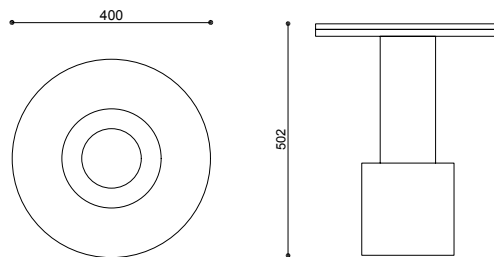

Collection Oceanides
Calypso

---

*When the Mountains meet the Sea,
and Greek Mythology meets Modern Design.*