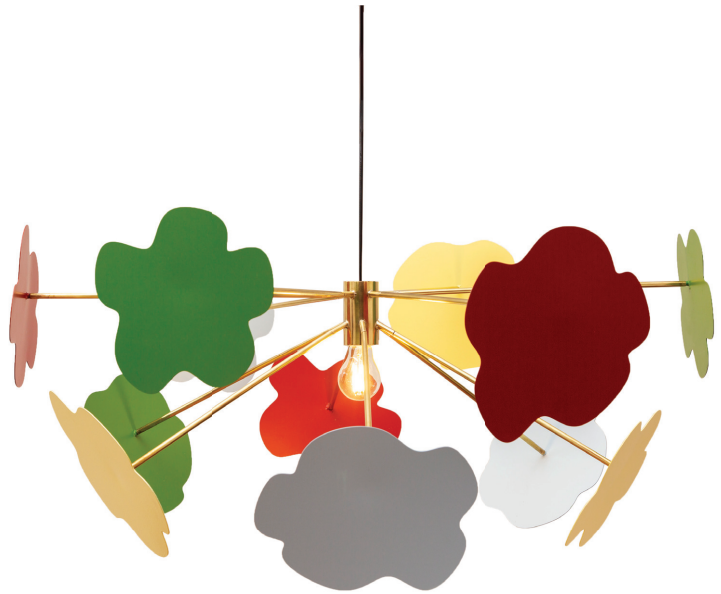

# BOUQUET WITH HANNA ANONEN

- LAMP

## DESCRIPTION

Like a bouquet of never fading flowers, this ceiling lamp is asymmetrical chandelier, that takes you straight to a walk in a Parisian garden.

MATERIAL: Plywood

## DIMENSIONS

Width: 80 cm  
Depth: 80 cm  
Height: 40 cm