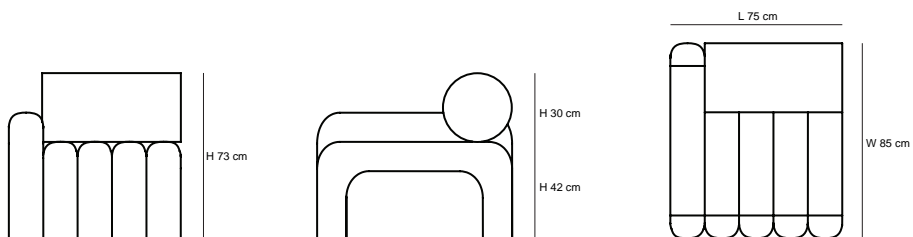

Boldly Sofa

Dimensions

Length 85 cm x Width 75 cm x Height 73 cm (33.4" x 29.5" x 28.7")

Seating Height 42 cm (16.5")

Material

- Fabric Option 1: Faux Suede - %100 Pol
- Fabric Option 2: Joy - %100 Suede

Details