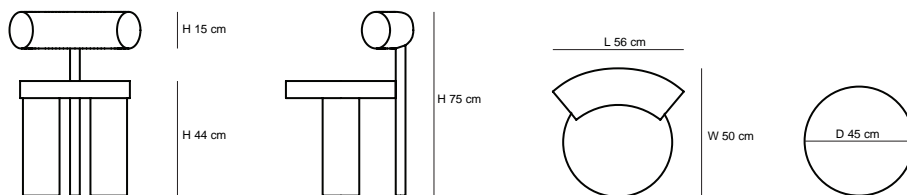

BOLDLY CHAIR

Described as being maximal and minimal, hand-made Boldly Chair combines soft cushions with stainless steel details.

Boldly Chair

Dimensions

Length 56cm x Width 50cm x Height 75cm (22" x 19.7" x 29.5")

Seating Height 44cm (17.3") & Seating Diameter 45cm (17.7")

Material

- Fabric Option 1: Faux Suede - %100 Pol
- Fabric Option 2: Joy - %100 Suede

Details

FABRIC OPTION_JOY COLLECTION

006 BEIGE

016 D. BEIGE

012 SAND