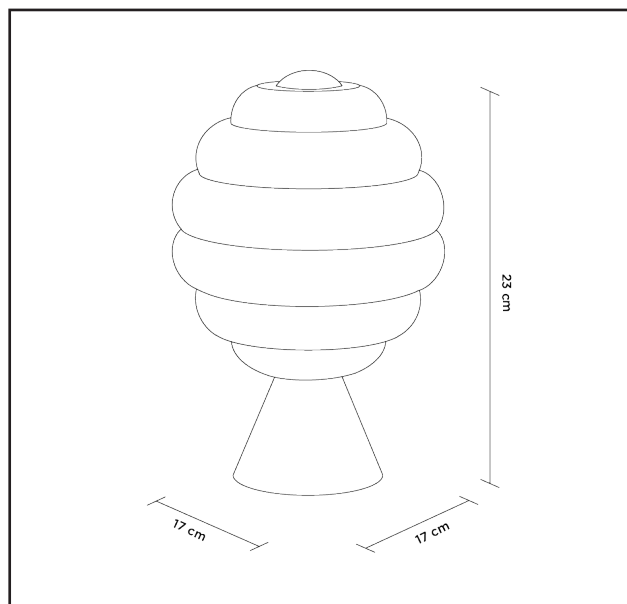

BEEBEE WITH HANNA ANONEN

- JAR, M

DESCRIPTION

The Beebee - This wooden box is the perfect gift for yourself or someone special. It comes in different sizes. Inspired by the Fabergé eggs, this bulbous egg is for hiding your special little things.

MATERIAL: Oak

DIMENSIONS

Width: 17 cm
Depth: 17 cm
Height: 23 cm

COLORS

-  Blue
-  Orange

BEEBEE WITH HANNA ANONEN

- JAR, L

DESCRIPTION

DIMENSIONS

Width: 18 cm
Depth: 18 cm
Height: 31 cm

COLORS

 Green