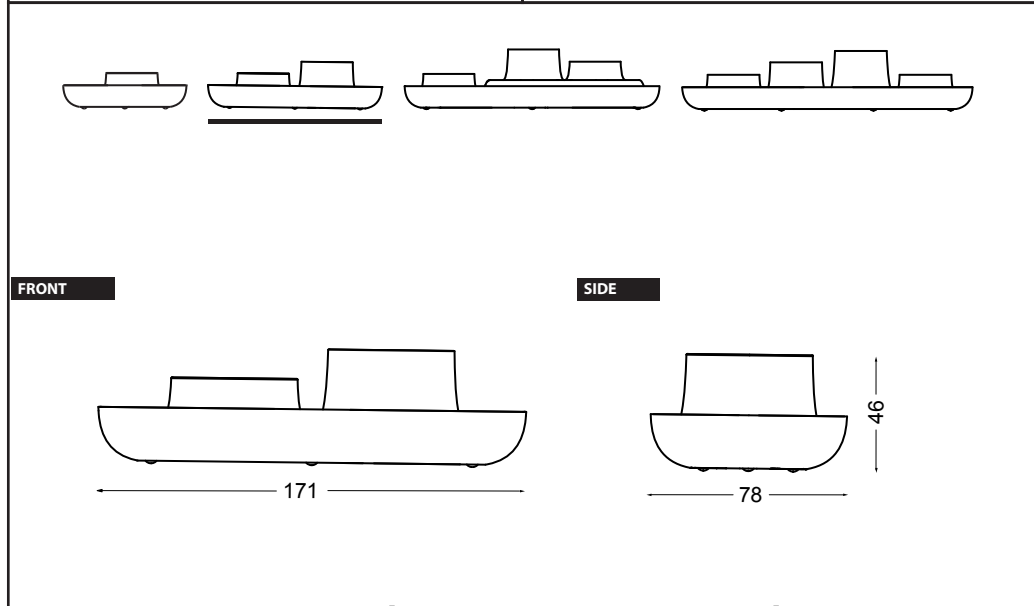

D. 68mm

H. 35mm

0.75kg

package: W. 150, D. 100,

H. 40mm 0.8kg

FRONT

SIDE

COLOR

Guarantee - 24 months

PRODUCT NAME	Aye Aye! 2-funnel	DESIGNER	etc.etc
---------------------	-------------------	-----------------	---------

DIMENSIONS & WEIGHTS

Aye Aye! candle holder, 2 gaps

General Dimensions:
W. 171mm
D. 78mm
H. 46mm
1,2 kg

package: W. 200, D. 100,
H. 50mm 1.4kg

COLOR	 Achtung red	 Open the wine red	 Sky is clear blue	 Old navy blues
--------------	--	--	---	---

CODE	Aye2red	Aye2wine	Aye2blue	Aye2dnavy
-------------	---------	----------	----------	-----------

PRODUCT NAME	DESIGNER
Aye Aye! 3-funnel	etc.etc

DIMENSIONS & WEIGHTS

Aye Aye! candle holder, 3 gaps

General Dimensions:
W. 252mm
D. 99mm
H. 59mm
2kg

package: W. 280, D. 130,
H. 60mm 2.1kg

COLOR				
	Achtung red	Open the wine red	Sky is clear blue	Old navy blues
CODE	Aye3red	Aye3wine	Aye3blue	Aye3dnavy