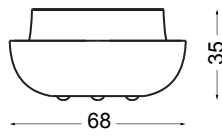

PRODUCT NAME

Aye Aye! 1-funnel

DESIGNER

etc.etc

DIMENSIONS & WEIGHTS

Aye Aye! candle holder, 1 gap

General Dimensions:

W. 121mm

D. 68mm

H. 35mm

0.75kg

package: W. 150, D. 100,

H. 40mm 0.8kg

FRONT

SIDE

COLOR