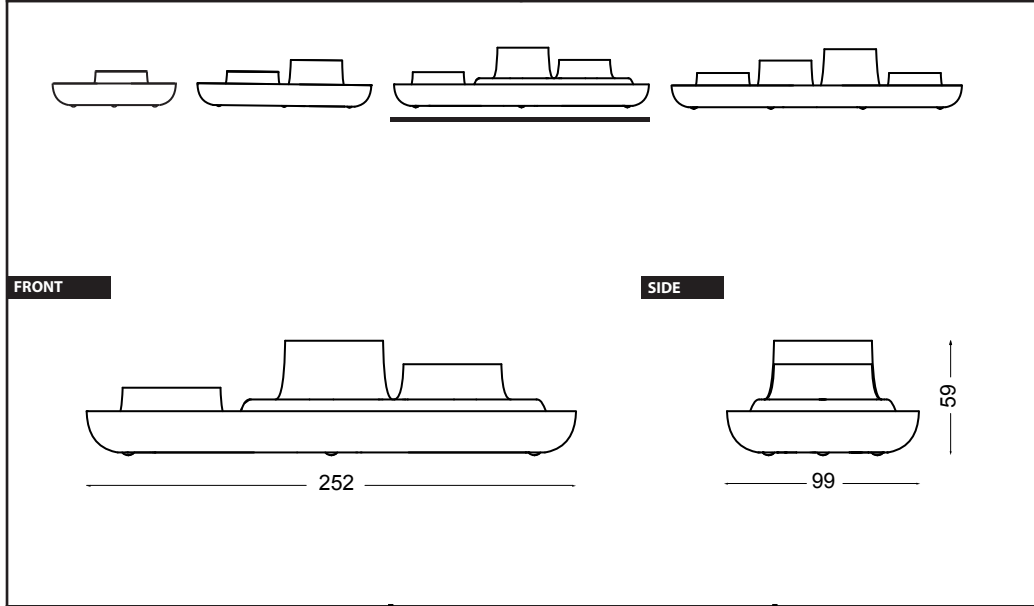

PRODUCT NAME	DESIGNER
Aye Aye! 3-funnel	etc.etc

DIMENSIONS & WEIGHTS

Aye Aye! candle holder, 3 gaps

General Dimensions:
W. 252mm
D. 99mm
H. 59mm
2kg

package: W. 280, D. 130,
H. 60mm 2.1kg

COLOR				
	Achtung red	Open the wine red	Sky is clear blue	Old navy blues
CODE	Aye3red	Aye3wine	Aye3blue	Aye3dnavy