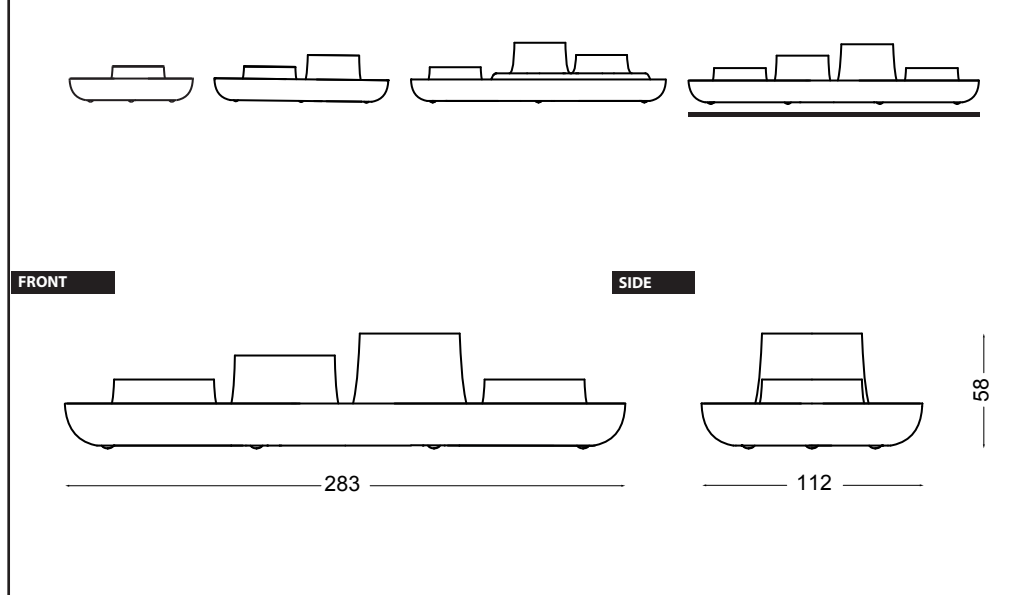

PRODUCT NAME	Aye Aye! 4-funnel	DESIGNER	etc.etc