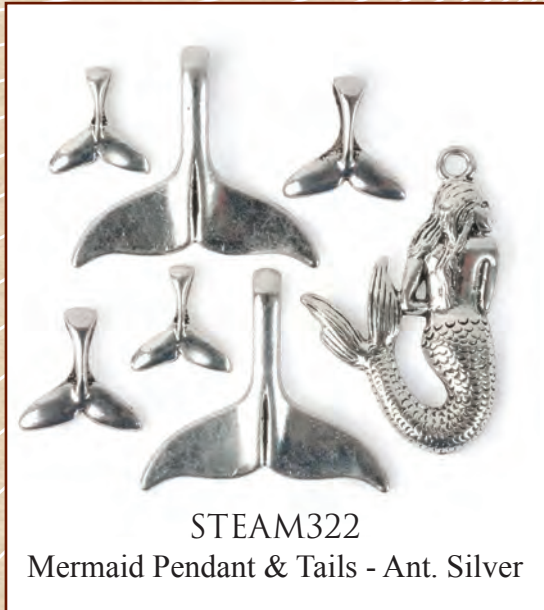

2017 Catalog Supplement

STEAMPUNK

STEAM292
Mermaid Pendant & Tails - Ant. Gold

STEAM307
Love Octopus Pendant
and Charms

STEAM322
Mermaid Pendant & Tails - Ant. Silver

STEAM303
Porthole w/Tentacle
Locket

STEAM321
Seashell Locket
(magnet clasp)

STEAM302
Sea Serpent Pendant

STEAMMMXVIIv0517 ©2011-2017 Solid Oak, Inc.

Charms & Pendants

STEAM287
Lg. Spider Web w/Spider

STEAM296
Sm. Spider Webs and Spiders

STEAM334
Snake Charms

STEAM288
Owl Charms

STEAM297
Victorian Black Bat
(with hang loop and pin back)

STEAM298
Hanging Bat

STEAM332
Perched Owl Pendant

STEAM341
Owl Frame Pendants
(with glass covers and adhesive dots)

Charms & Pendants

STEAM304
Scorpion Pendant

STEAM289
Wing Pendant
w/Real Feather

STEAM313
Heart Wings Locket
(magnet clasp)