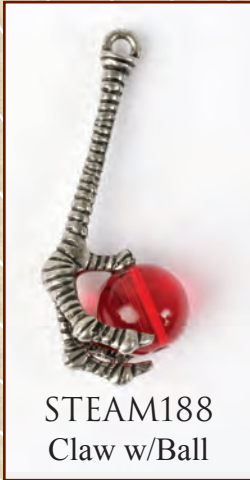

STEAM244
Ancient Cross Verdigris

STEAM227
Small Skull Cameos (L&R)

Charms & Pendants

STEAM185
Skulls w/Hanging Loops

STEAM220
Small Skull Beads
(side hole)

STEAM228
Lg. Floral Skull
Ant. Silver

STEAM226
Skeleton Dangling

STEAM221
Medium Skull Beads
(vertical hole)

STEAM229
Lg. Floral Skull
Verdigris

STEAM186
Skeleton Heart Hands

STEAM202
Coffin Surprise

Charms & Pendants

STEAM188
Claw w/Ball

STEAM189
Talons w/Reptile Eye

STEAM190
Glowing Heart

STEAM230
Talon Pendant

STEAM193
Ray Gun Pendant

STEAM191
Glowing Oval

STEAM246
Double Watch
Pendant
(working timepiece)

STEAM200
Dragon Pendant

STEAM183
Snake-wrapped
Bottle

STEAM247
Skull Vial

Charms & Pendants