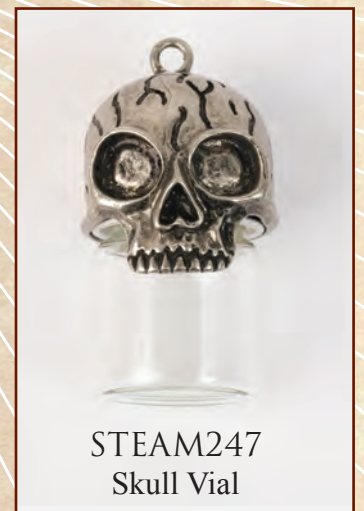

STEAM221
Medium Skull Beads
(vertical hole)

STEAM229
Lg. Floral Skull
Verdigris

STEAM186
Skeleton Heart Hands

STEAM202
Coffin Surprise

Charms & Pendants

STEAM188
Claw w/Ball

STEAM189
Talons w/Reptile Eye

STEAM190
Glowing Heart

STEAM230
Talon Pendant

STEAM193
Ray Gun Pendant

STEAM191
Glowing Oval

STEAM246
Double Watch
Pendant
(working timepiece)

STEAM200
Dragon Pendant

STEAM183
Snake-wrapped
Bottle

STEAM247
Skull Vial

Charms & Pendants