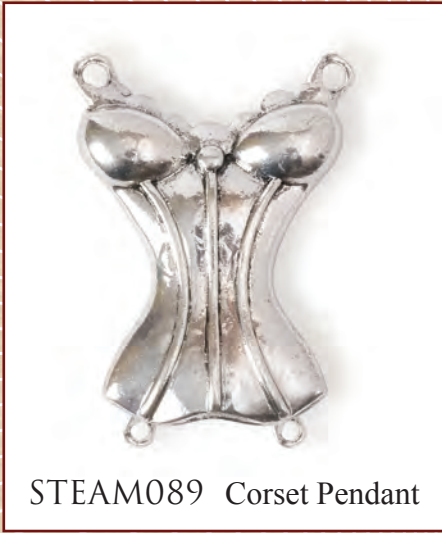

STEAM008 Small Key Charms

STEAM012 Medium Key Charms

STEAM106
Giant Key Pendant –
Imit. Silver

STEAM105
Giant Key Pendant –
Imit. Copper

STEAM025
Large Key Charms

STEAM084 Watch Clock Key Charms

Charms & Pendants

STEAM096 Drawer Latches –
Imit. Silver

STEAM103
Drawer Latches –
Imit. Gold

STEAM036
Winged Key Pendant

STEAM001
Gear w/Wings Pendant

STEAM005
Gear Pendant w/Fleur de Lis

Charms & Pendants

Charms & Pendants

STEAM134 Cameo Pendant
(with both hanging loop and pin back)

STEAM097 Giant Fleur de Lis Pendant –
Imitation Copper

STEAM029 Crown & Fleur de Lis Charms

STEAM118 Elephant Pendant

STEAM108 Giant Fleur de Lis Pendant –
Imitation Silver