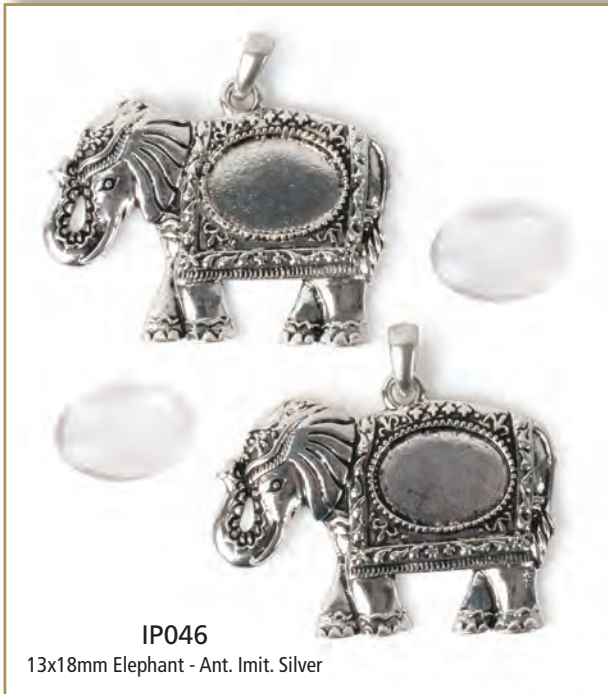

Each package contains the quantity of pendants and clear glass covers shown, plus adhesive dots to affix pictures into frames.

IP043
25x18mm Rectangle - Ant. Imit. Silver

IP038
25x18mm Oval - Ant. Imit. Silver

IP044
38x19mm Rectangle - Ant. Imit. Silver

IP040
40x30mm Oval - Ant. Imit. Silver

Listed size refers to dimensions of picture that will fit in pendant.

Each package contains the quantity of pendants and clear glass covers shown, plus adhesive dots to affix pictures into frames.