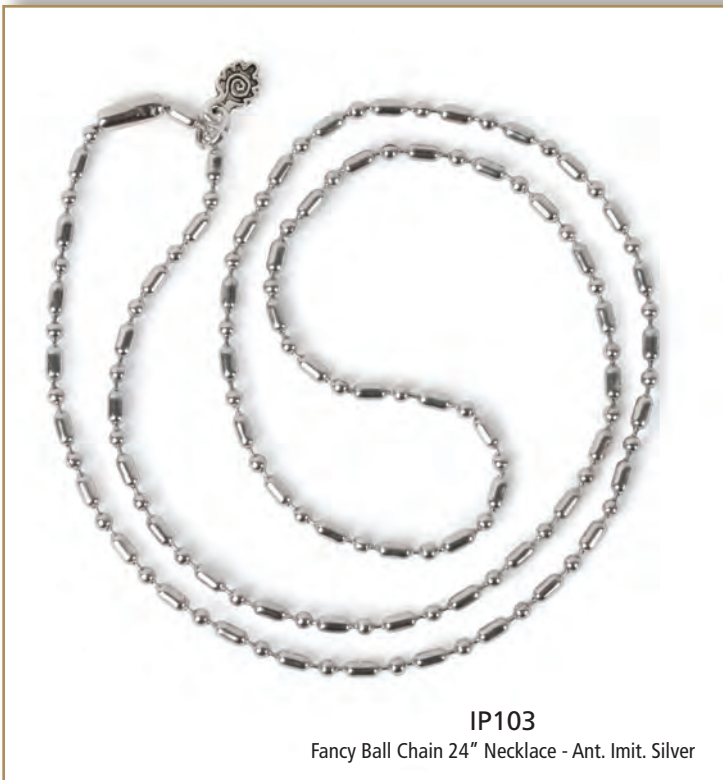

IP061
Small Link Chain 24" Necklace - Ant. Imit. Gold

IP062
Large Link Chain 24" Necklace - Ant. Imit. Gold

IP064
Small Link Chain 24" Necklace - Ant. Imit. Silver

IP102
Large Link Chain 24" Necklace - Ant. Imit. Silver

*indi*pendants™

Beautifully finished necklaces; simply slide pendants onto the chain.

IP063
Fancy Ball Chain 24" Necklace - Ant. Imit. Gold

IP103
Fancy Ball Chain 24" Necklace - Ant. Imit. Silver

Solid OAK INC.