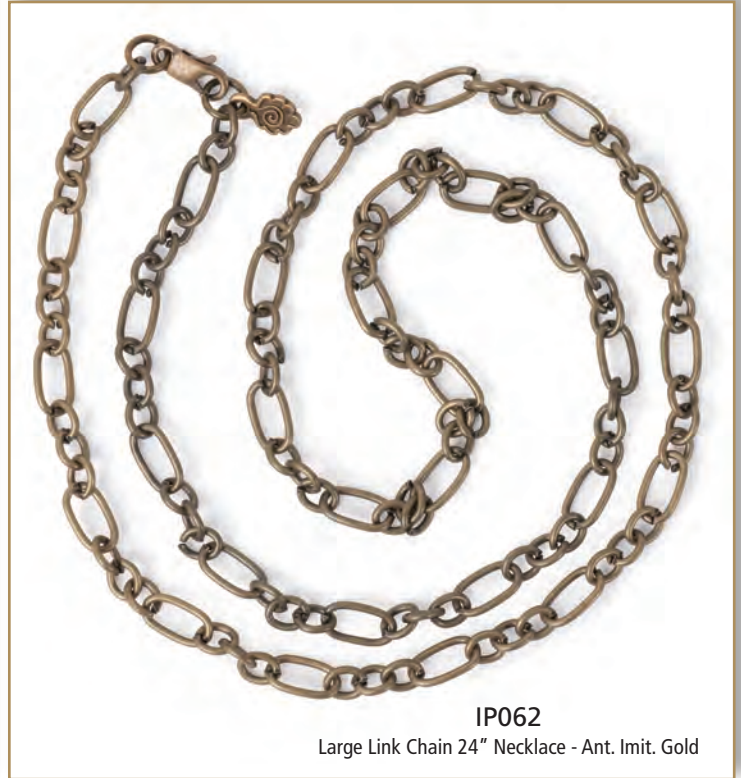

IP060
30mm Diagonal Square - Ant. Imit. Silver

IP083
18x25mm Owl - Ant. Imit. Silver

IP082
20mm Key - Ant. Imit. Silver

Listed size refers to dimensions of picture that will fit in pendant.

Beautifully finished necklaces; simply slide pendants onto the chain.

IP061
Small Link Chain 24" Necklace - Ant. Imit. Gold

IP062
Large Link Chain 24" Necklace - Ant. Imit. Gold

IP064
Small Link Chain 24" Necklace - Ant. Imit. Silver

IP102
Large Link Chain 24" Necklace - Ant. Imit. Silver