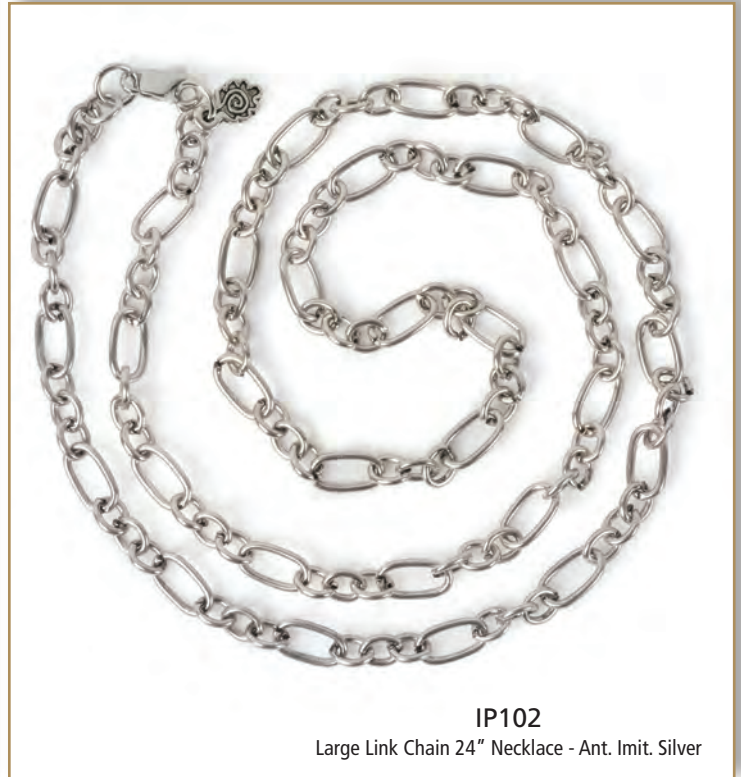

Listed size refers to dimensions of picture that will fit in pendant.

Each package contains the quantity of pendants and clear glass covers shown, plus adhesive dots to affix pictures into frames.

IP057
25mm Square - Ant. Imit. Silver

IP060
30mm Diagonal Square - Ant. Imit. Silver

IP083
18x25mm Owl - Ant. Imit. Silver

IP082
20mm Key - Ant. Imit. Silver

Listed size refers to dimensions of picture that will fit in pendant.

Beautifully finished necklaces; simply slide pendants onto the chain.

IP061
Small Link Chain 24" Necklace - Ant. Imit. Gold

IP062
Large Link Chain 24" Necklace - Ant. Imit. Gold

IP064
Small Link Chain 24" Necklace - Ant. Imit. Silver

IP102
Large Link Chain 24" Necklace - Ant. Imit. Silver