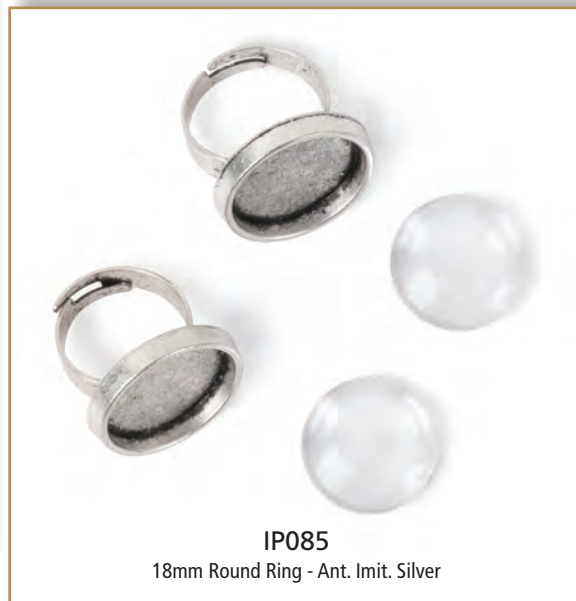

IP089
18x25mm Oval Bracelet - Ant. Imit. Silver

IP090
14mm Round Bracelet - Ant. Imit. Silver

IP091
18mm Round Bracelet - Ant. Imit. Silver

IP085
18mm Round Ring - Ant. Imit. Silver

Listed size refers to dimensions of picture that will fit in frame.