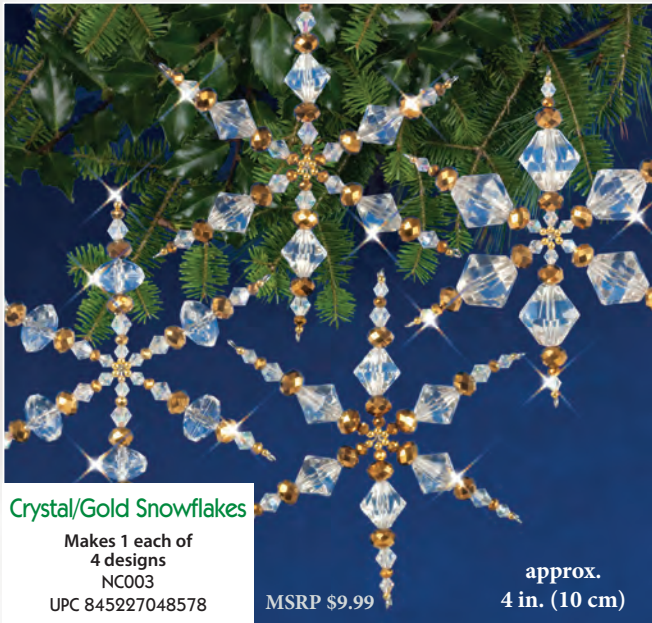

Crystal/Gold Icicles

Makes 2 each of
4 designs
NC001
UPC 845227048554

MSRP \$9.99

approx.
3.5 - 5.5 in. (9 - 14 cm)

Crystal/Gold Snowflakes

Makes 1 each of
4 designs
NC003
UPC 845227048578

MSRP \$9.99

approx.
4 in. (10 cm)