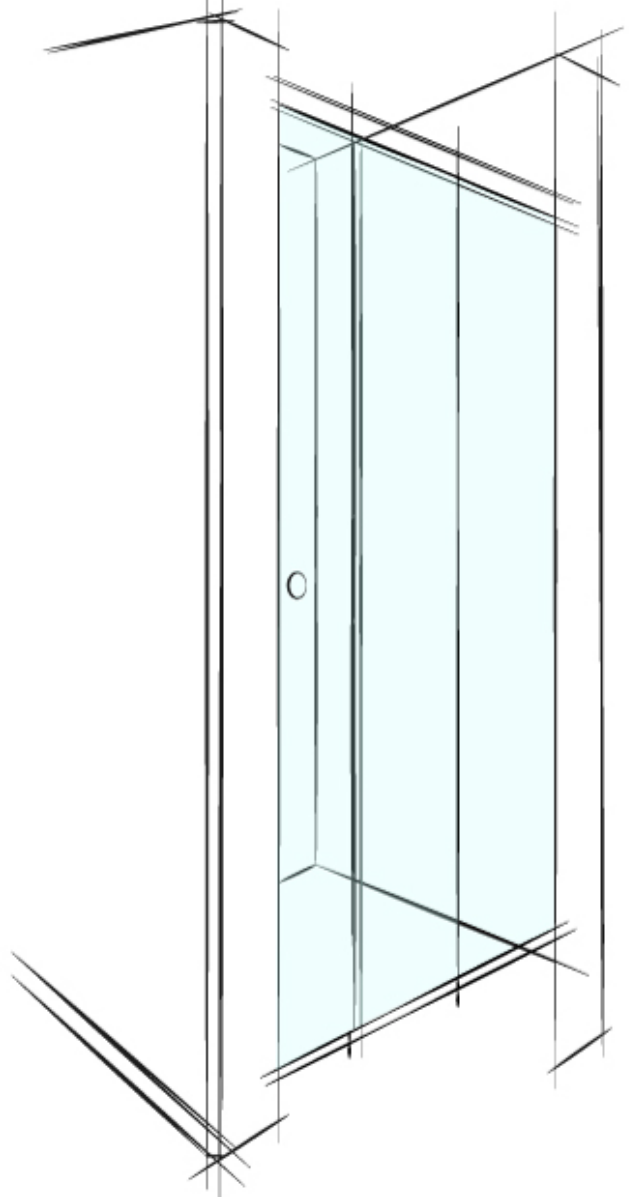

XSPACE CUSTOM FRAMELESS SLIDING WALL-TO-WALL 3 PANELS

8MM
TOUGHENED
SAFETY
GLASS

CUSTOM
MEASURED

2m
Standard
Height

25
YEARS

Fittings
Warranty*

7
YEARS

Workmanship
Warranty*

**LEAD
TIME**

10-15 business days
from date of check
measure

Size	Clear	TruClear+	TruClear+ minimal to no colour tracing in glass
Up to 1600	XFFDWDSC16 Max. door opening	XFFDWDSS16 Max. door opening	
Up to 2000	XFFDWDSC20 Max. door opening	XFFDWDSS20 Max. door opening	