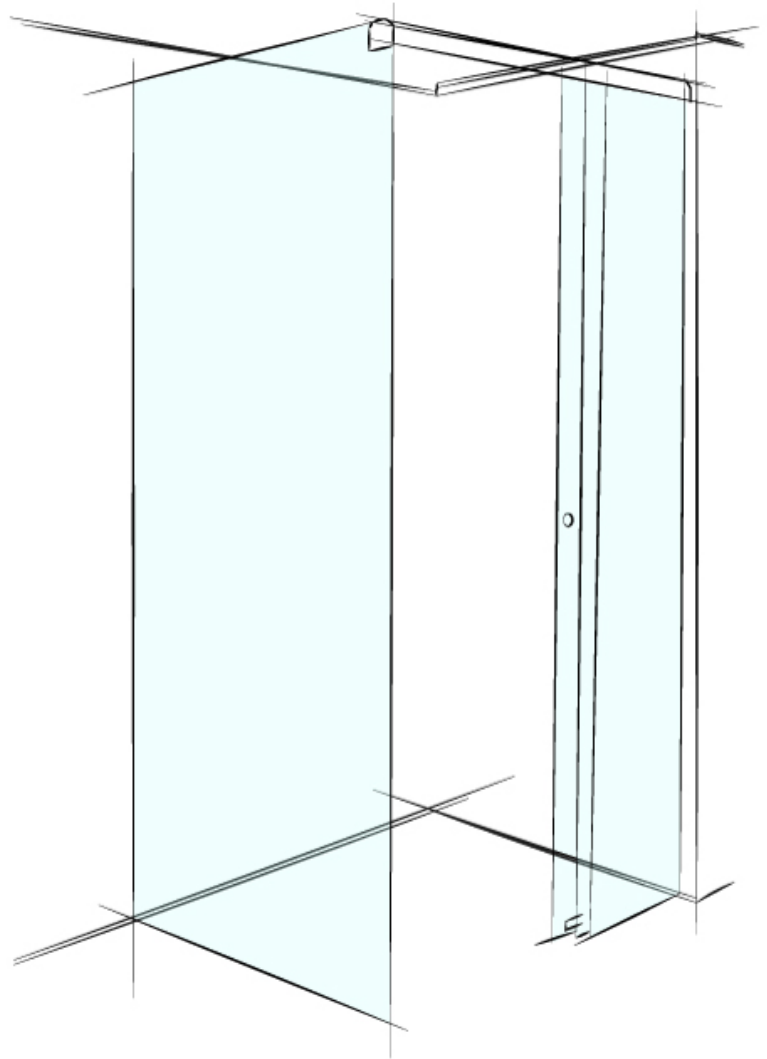

# XSPACE CUSTOM FRAMELESS SLIDING SQUARE CORNER SET-IN

**10MM & 8MM**  
TOUGHENED  
SAFETY  
GLASS

**CUSTOM**  
MEASURED

**2m**  
Standard  
Height

**25**  
YEARS

Fittings  
Warranty\*

**7**  
YEARS

Workmanship  
Warranty\*

## Size

Up to 1000 x 1000

Up to 1200 x 1200

## Clear

XSFRWDSC10

Max. door opening 592mm

XSFRWDSC12

Max. door opening 725mm

## TruClear+

XSFRWDSS10

Max. door opening 592mm

XSFRWDSS12

Max. door opening 725mm

**TruClear+**  
minimal to no  
colour tracing  
in glass

Bright Aluminium

Matte Black Powder Coated