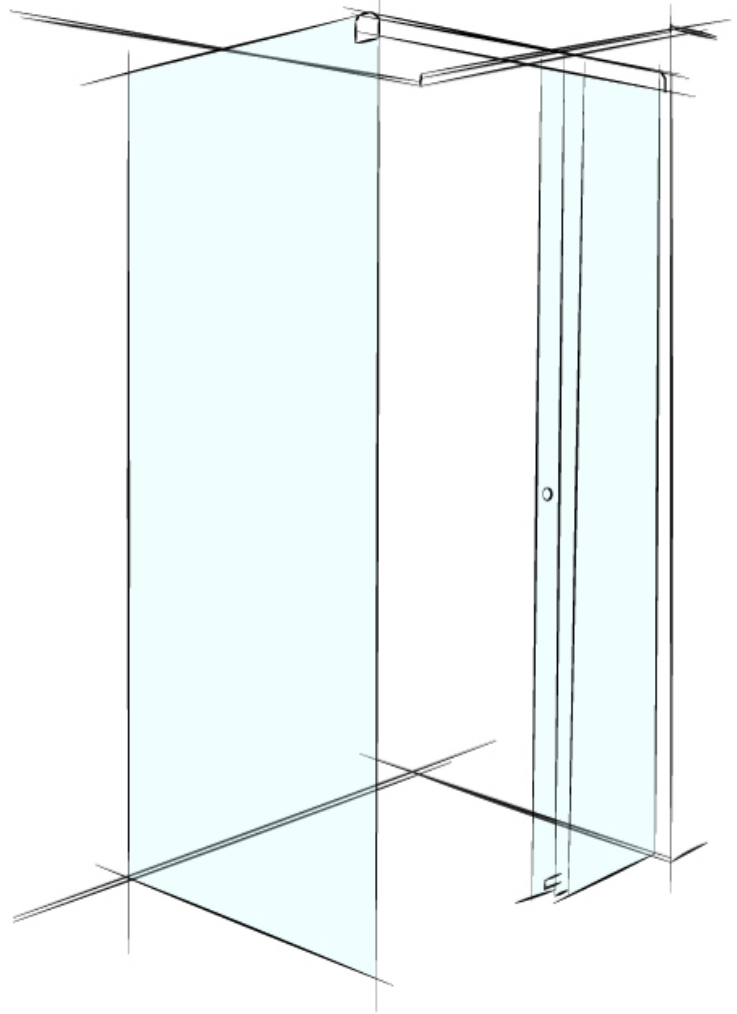

XSPACE CUSTOM FRAMELESS SLIDING 3 PANEL SQUARE CORNER SET-IN

10MM
TOUGHENED
SAFETY
GLASS

CUSTOM
MEASURED

2m
Standard
Height

25
YEARS

Fittings
Warranty*

7
YEARS

Workmanship
Warranty*

LEAD
TIME

10-15 business days
from date of check
measure

Size

Up to 1000 x 1000

Up to 1200 x 1200

Clear

XSFRWDSC10

XSFRWDSC12

TruClear+

XSFRWDSS10

XSFRWDSS12

TruClear+
minimal to no
colour tracing
in glass