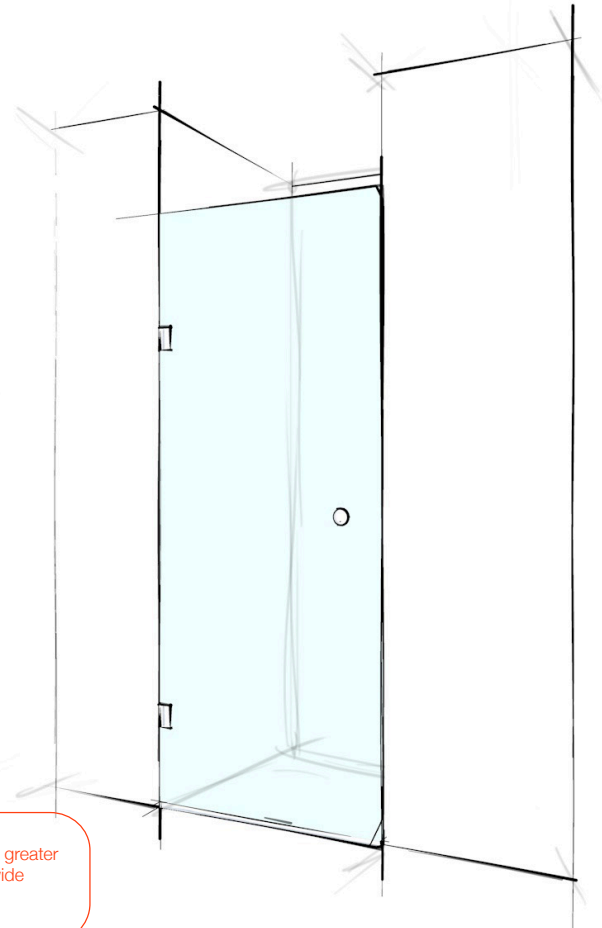

## CUSTOM FRAMELESS WALL-TO-WALL SWING DOOR

**10MM**  
TOUGHENED  
SAFETY  
GLASS

**CUSTOM**  
MEASURED

**2m**  
Standard  
Height

**25**  
YEARS

Fittings  
Warranty\*

**7**  
YEARS

Workmanship  
Warranty\*

**LEAD**  
TIME

10-15 business days  
from date of check  
measure

90 Deg Classic Hinge  
Wall to Glass Hinge

WD2 Chrome Door Knob

WD15 Water Seal

WD10 Water Bar

**NOTE:**  
3rd hinge required on doors greater  
than 650mm x 2000mm+ wide  
Code: Hinge  
RRP: \$199.00

#### Size

Up to 600

Up to 800