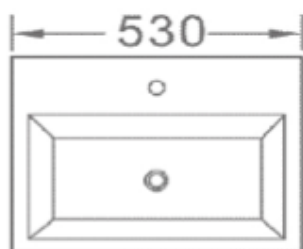

VIVO

Model: VIVO WALL / BENCH BASIN
Code: VV53

Dimensions

Width: 530mm
Depth: 440mm
Height: 150mm

Features

Ceramic: Gloss white
Tap Holes: 1
Waste Size: 32/40mm Overflow

Optional Extra:

PW.32
32/40mm Pop
Plug & Waste - Chrome

BT32
40mm Bottle Trap Chrome
Inc - 32mm adaptor

BT32.SQR
40mm Bottle Trap Chrome
Inc - 32mm adaptor