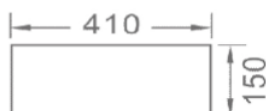

VIVO

Model: VIVO WALL / BENCH BASIN
Code: VV53

Dimensions

Width: 530mm
Depth: 440mm
Height: 150mm

Features

Ceramic: Gloss white
Tap Holes: 1
Waste Size: 32/40mm Overflow

Optional Extra:

PW.32
32/40mm Pop
Plug & Waste - Chrome