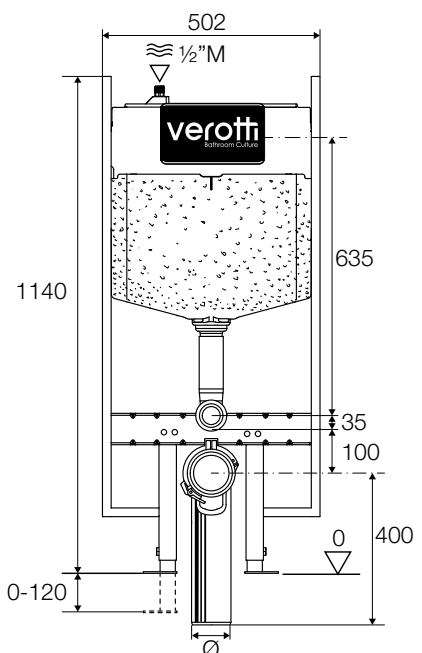

SLIM INWALL

Model: SLIM INWALL CISTERN & FRAME
Code: VI.300

Dimensions
Width: 502mm
Depth: 90mm
Height: 1140mm

Features: Soft-touch Pneumatic, Suits 90mm Cavities, 10 Years Warranty (2 Years Parts & Labour)

Note: For Wall Hung Pan Only

5 TIME BETTER

Verotti Slim world's first cistern to be made from sound-proofing plastic material.

Research and development laboratories a special plastic compound was design using a formula with the aim of reducing the noise emissions form the flush cistern.

Laboratory tests show that the perceived noise from Verotti Slim is 5 times lower as compared to the most widely-used cistern on the market.