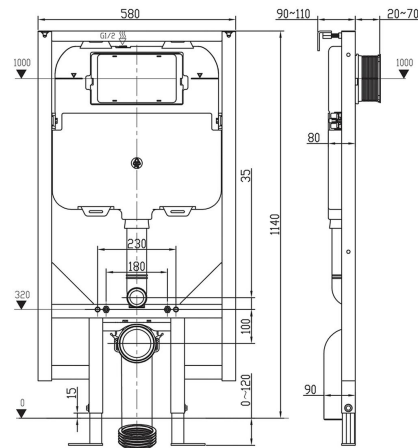

Model: **Slim In-Wall Concealed Cistern + Frame**

Code: VI.300CC

Wels: 4 star (4.5/3L)

Features: Suitable for wall Hung pans only
Suits 90mm cavities
Mechanical actuation
Front Press

Flush Plate: Suitable with VI.003CC & VI.007CC Push Plate

CONCEALED CISTERN CONCEALED CISTERN CONCEALED CISTERN CONCEALED CISTERN
CONCEALED CISTERN CONCEALED CISTERN CONCEALED CISTERN CONCEALED CISTERN
CONCEALED CISTERN CONCEALED CISTERN CONCEALED CISTERN CONCEALED CISTERN
CONCEALED CISTERN CONCEALED CISTERN CONCEALED CISTERN CONCEALED CISTERN
CONCEALED CISTERN CONCEALED CISTERN CONCEALED CISTERN CONCEALED CISTERN
CONCEALED CISTERN CONCEALED CISTERN CONCEALED CISTERN CONCEALED CISTERN
CONCEALED CISTERN CONCEALED CISTERN CONCEALED CISTERN CONCEALED CISTERN

ENDURANCE + QUALITY + RELIABILITY

Compatible Mechanical Flush Plate