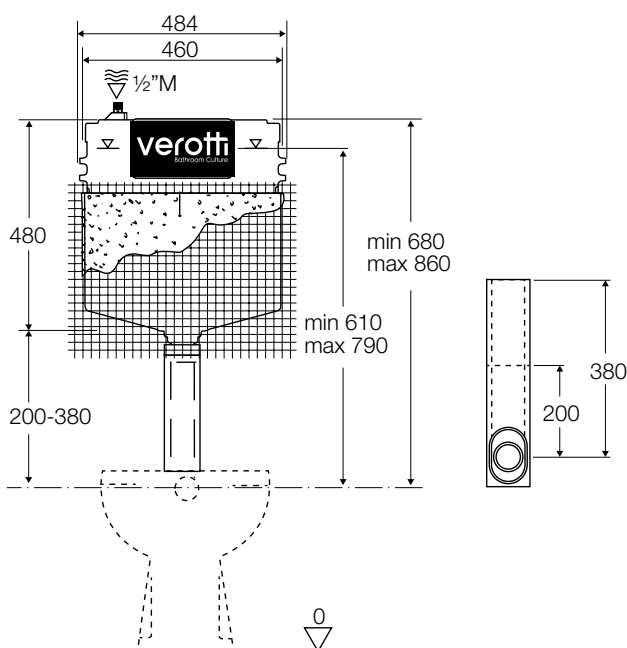

SLIM INWALL

Model: SLIM INWALL CISTERN

Code: VI.200

Dimensions

Width: 484mm

Depth: 84mm

Height: 680mm - 860mm

Features:

Soft-touch Pneumatic, Suits 90mm Cavities, 10 Years Warranty (2 Years Parts & Labour)

Note:

For Wall Face (Floor) Pan Only

5 TIME BETTER

Verotti Slim world's first cistern to be made from sound-proofing plastic material.

Research and development laboratories a special plastic compound was design using a formula with the aim of reducing the noise emissions form the flush cistern.

Laboratory tests show that the perceived noise from Verotti Slim is 5 times lower as compared to the most widely-used cistern on the market.