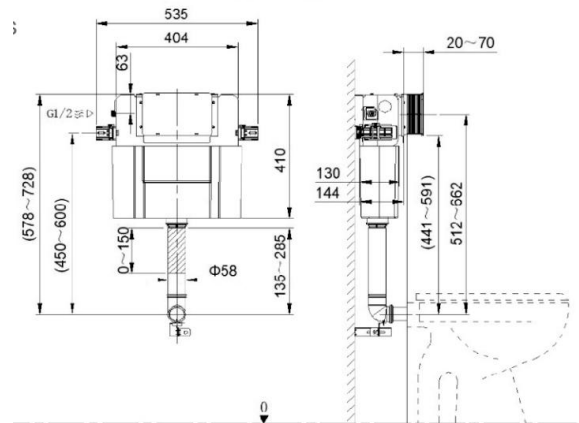

SPECIFICATION

IN-WALL CISTERN

Model: **Low Level Under Counter Cistern**

Code: VI.200LLCC

Wels: 4 star (4.5/3L)

Features: Suitable for wall faced pans only (to the floor)
Suits 150mm cavities
Mechanical actuation
Front Press or Top Press

Flush Plate: Suitable with VI.003CC & VI.007CC Push Plate

CONCEALED CISTERN CONCEALED CISTERN CONCEALED CISTERN CONCEALED CISTERN
CONCEALED CISTERN CONCEALED CISTERN CONCEALED CISTERN CONCEALED CISTERN
CONCEALED CISTERN CONCEALED CISTERN CONCEALED CISTERN CONCEALED CISTERN
CONCEALED CISTERN CONCEALED CISTERN CONCEALED CISTERN CONCEALED CISTERN
CONCEALED CISTERN CONCEALED CISTERN CONCEALED CISTERN CONCEALED CISTERN
CONCEALED CISTERN CONCEALED CISTERN CONCEALED CISTERN CONCEALED CISTERN
CONCEALED CISTERN CONCEALED CISTERN CONCEALED CISTERN CONCEALED CISTERN
CONCEALED CISTERN CONCEALED CISTERN CONCEALED CISTERN CONCEALED CISTERN

ENDURANCE + QUALITY + RELIABILITY