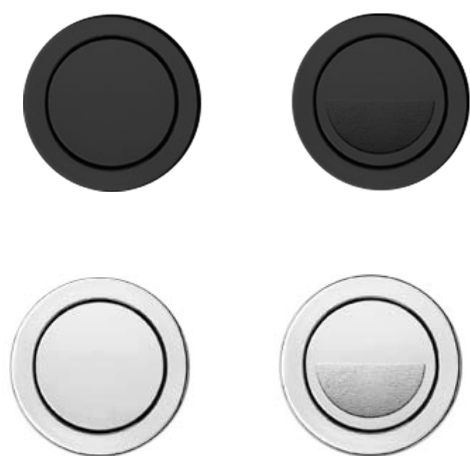

# REMOTE

PNEUMATIC (AIR ACTIVATION)

**Model:** REMOTE  
**Code:** VI.050CP Round Button Chrome  
VI.050SC Round Button Satin Chrome  
VI.050BLK Round Button Black  
VI.050WH Round Button White

**Dimensions**  
**Width:** 46mm  
**Depth:** 5mm  
**Height:** 46mm

**Features:** Soft-touch Pneumatic, can be installed up to 2.5m away from cistern

**Note:** Cistern cannot be accessed via buttons, separate access required