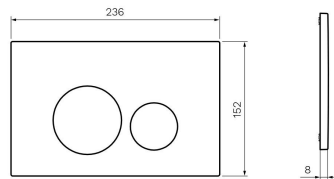

ENDURANCE + QUALITY + RELIABILITY

Our strategy: versatility, innovation and sophistication. Verotti in-wall world's first cistern to be made from sound-proofing plastic material. Research and development laboratories, a special plastic compound was design using a formula with the aim of reducing the noise emissions from the flush cistern. Laboratory tests show that the perceived noise from Verotti in-wall is 5 times lower compared to the most widely-used cistern on the market.