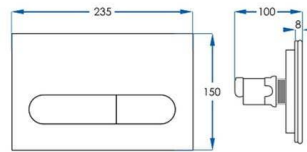

ENDURANCE + QUALITY + RELIABILITY

Our strategy: versatility, innovation and sophistication. Verotti in-wall world's first cistern to be made from sound-proofing plastic material. Research and development laboratories, a special plastic compound was design using a formula with the aim of reducing the noise emissions from the flush cistern. Laboratory tests show that the perceived noise from Verotti in-wall is 5 times lower compared to the most widely-used cistern on the market.