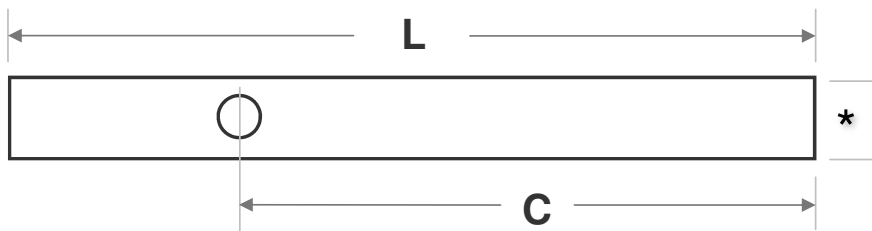

ORDER FORM

ORDER NO:

WASTE OUTLET DIAMETER

 85mm

INOX DESIGN
Width 100mm x Depth 25mm

INOX CUSTOM
Width 100mm x Depth 25mm

L = _____ mm

C = _____ mm