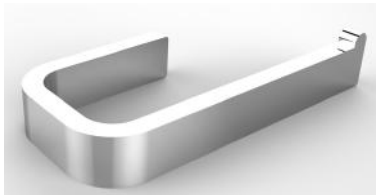

SPECIFICATIONS

LU.TRH