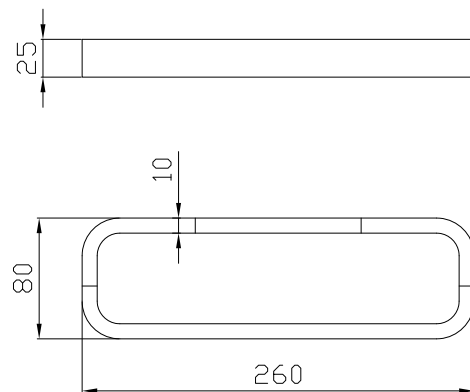

ACCESSORIES

RECOMMENDED

RETAIL PRICING

DEC 2015

verotti

ACCESSORIES

LUCI

Image	Code	Description	RRP (inc. GST)
	LU.RH	LUCI. Robe Hook	59.00
	LU.TRH	LUCI. Toilet Roll Holder	89.00
	LU.SD	LUCI. Soap Dish	89.00
	LU.HTR	LUCI. Hand Towel Ring	89.00
	LU.STR6	LUCI. Single Towel Rail 600mm	179.00
	LU.DTR6	LUCI. Double Towel Rail 600mm	219.00
	LU.GF	LUCI. Glass Fixing Plate Each Note: 2 x required for each: Hand Towel Ring, Single or Double Towel Rails	29.00

SPECIFICATIONS
SPECIFICATIONS
SPECIFICATIONS

SPECIFICATIONS

LU.RH

LU.TRH

LU.SD

LU.HTR

SPECIFICATIONS

LU.STR6