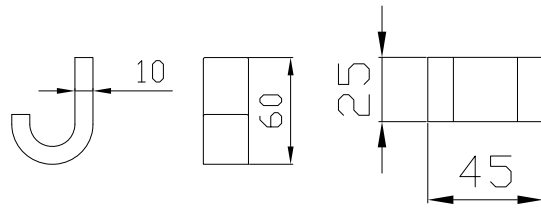

SPECIFICATIONS

LU.TRH