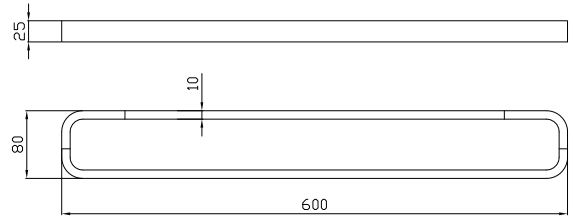

ACCESSORIES

RECOMMENDED

RETAIL PRICING

DEC 2015

verotti

ACCESSORIES

LUCI

Image	Code	Description	RRP (inc. GST)
	LU.RH	LUCI. Robe Hook	59.00
	LU.TRH	LUCI. Toilet Roll Holder	89.00
	LU.SD	LUCI. Soap Dish	89.00
	LU.HTR	LUCI. Hand Towel Ring	89.00
	LU.STR6	LUCI. Single Towel Rail 600mm	179.00
	LU.DTR6	LUCI. Double Towel Rail 600mm	219.00
	LU.GF	LUCI. Glass Fixing Plate Each Note: 2 x required for each: Hand Towel Ring, Single or Double Towel Rails	29.00

SPECIFICATIONS
SPECIFICATIONS
SPECIFICATIONS

SPECIFICATIONS

LU.RH

LU.TRH

LU.SD

LU.HTR

SPECIFICATIONS

LU.STR6