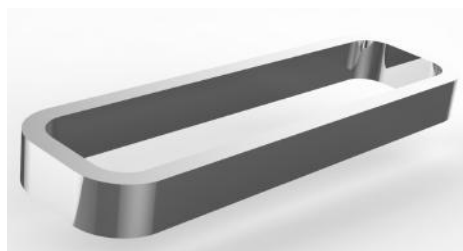

SPECIFICATIONS

LU.HTR