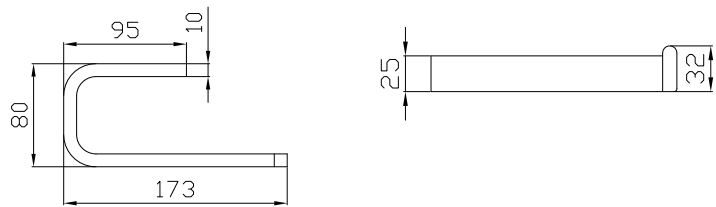

ACCESSORIES

RECOMMENDED

RETAIL PRICING

DEC 2015

verotti

ACCESSORIES

LUCI

Image	Code	Description	RRP (inc. GST)
	LU.RH	LUCI. Robe Hook	59.00
	LU.TRH	LUCI. Toilet Roll Holder	89.00
	LU.SD	LUCI. Soap Dish	89.00
	LU.HTR	LUCI. Hand Towel Ring	89.00
	LU.STR6	LUCI. Single Towel Rail 600mm	179.00
	LU.DTR6	LUCI. Double Towel Rail 600mm	219.00
	LU.GF	LUCI. Glass Fixing Plate Each Note: 2 x required for each: Hand Towel Ring, Single or Double Towel Rails	29.00

SPECIFICATIONS
SPECIFICATIONS
SPECIFICATIONS

SPECIFICATIONS

LU.RH

LU.TRH

LU.SD

LU.HTR

SPECIFICATIONS

LU.STR6