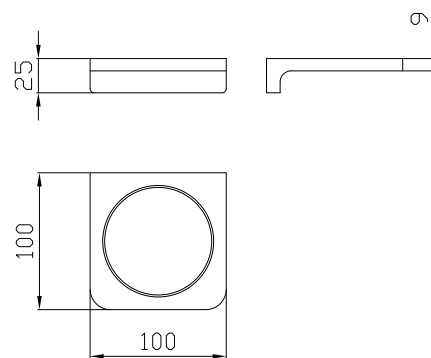

ACCESSORIES

RECOMMENDED

RETAIL PRICING

DEC 2015

verotti

ACCESSORIES

LUCI

Image	Code	Description	RRP (inc. GST)
	LU.RH	LUCI. Robe Hook	59.00
	LU.TRH	LUCI. Toilet Roll Holder	89.00
	LU.SD	LUCI. Soap Dish	89.00
	LU.HTR	LUCI. Hand Towel Ring	89.00
	LU.STR6	LUCI. Single Towel Rail 600mm	179.00
	LU.DTR6	LUCI. Double Towel Rail 600mm	219.00
	LU.GF	LUCI. Glass Fixing Plate Each Note: 2 x required for each: Hand Towel Ring, Single or Double Towel Rails	29.00

SPECIFICATIONS
SPECIFICATIONS
SPECIFICATIONS

SPECIFICATIONS

LU.RH

LU.TRH

LU.SD

LU.HTR

SPECIFICATIONS

LU.STR6

LU.DTR6

LU.GF

Note: 2 x required for each:
Hand Towel Ring, Single or Double Towel Rails