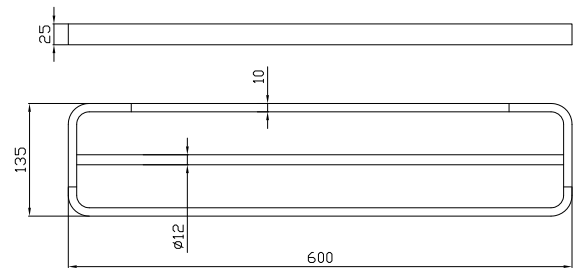

LU.GF

Note: 2 x required for each:
Hand Towel Ring, Single or Double Towel Rails