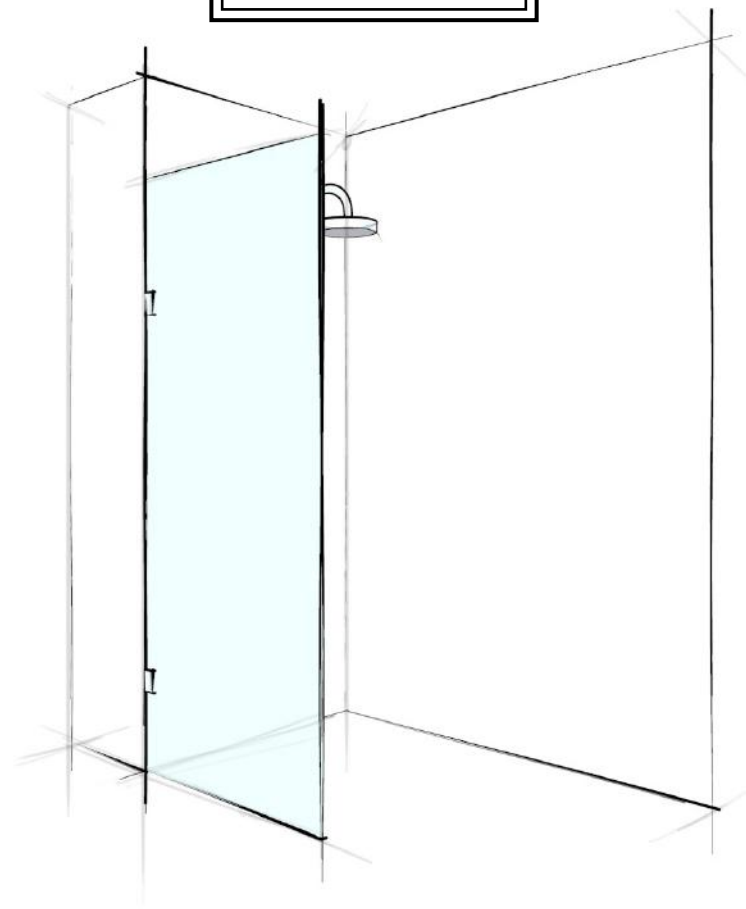

PALATINO RUSTIC GLASS

RUSTIC

FIXED PANEL

Up to 1200mm (w) x 2000mm (h)

10mm Toughened Safety Glass

Bracket or Channel Fix (please specify)

Code	Description
WAGFFBS12-RUSTIC	TruClear+
WAGFFBC12-RUSTIC	Clear
WGPP	Verotti Glass Protection

10MM
TOUGHENED
SAFETY
GLASS

CUSTOM
MEASURED

2m
Standard
Height

25
YEARS

Fittings
Warranty*

7
YEARS

Workmanship
Warranty*

LEAD
TIME