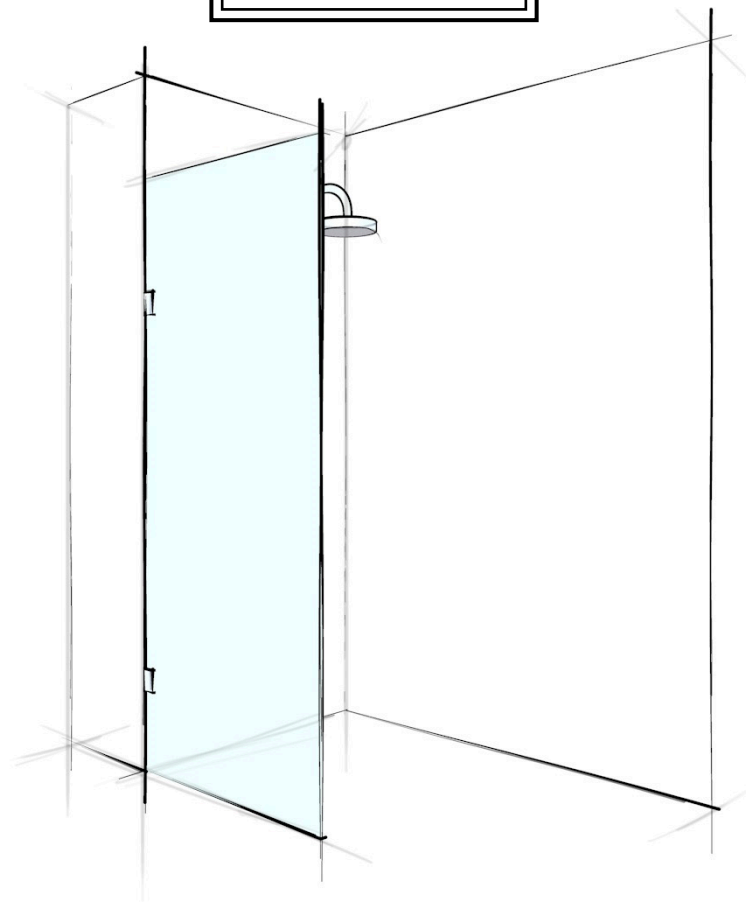

## PALATINO VEROTTI NO.5 GLASS

### VEROTTI NO.5

FIXED PANEL

Up to 1200mm (w) x 2000mm (h)

10mm Toughened Safety Glass

Bracket or Channel Fix (please specify)

Code	Description
WAGFFBS12W-NO.5	White on <i>TruClear+</i>
WAGFFBS12B-NO.5	Black on <i>TruClear+</i>
WAGFFBC12W-NO.5	White on Clear
WAGFFBC12B-NO.5	Black on Clear
WGPP	Verotti Glass Protection

**10MM**  
TOUGHENED  
SAFETY  
GLASS

**CUSTOM**  
MEASURED

**2m**  
Standard  
Height

**25**  
YEARS

Fittings  
Warranty\*

**7**  
YEARS

Workmanship  
Warranty\*

**LEAD**  
**TIME**