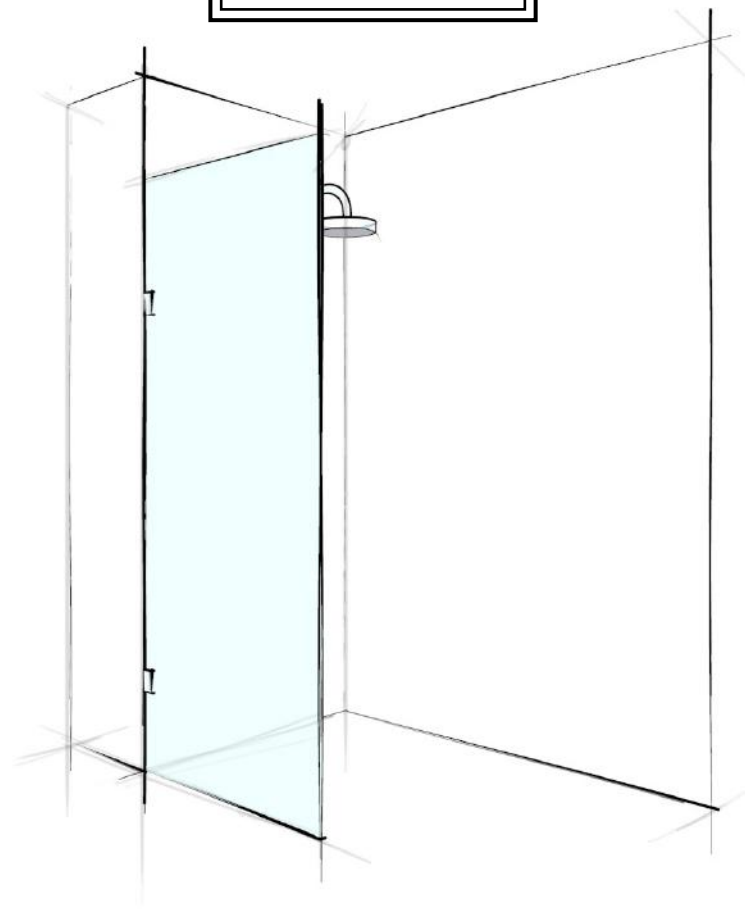

## PALATINO D'GREY GLASS

### D'GREY

FIXED PANEL

Up to 1200mm (w) x 2000mm (h)

10mm Toughened Safety Glass

Bracket or Channel Fix (please specify)

Code	Description
WAGFFBS12-D'GREY	TruClear+
WAGFFBC12-D'GREY	Clear
WGPP	Verotti Glass Protection

**10MM**  
TOUGHENED  
SAFETY  
GLASS

**CUSTOM**  
MEASURED

**2m**  
Standard  
Height

**25**  
YEARS

Fittings  
Warranty\*

**7**  
YEARS

Workmanship  
Warranty\*

**LEAD**  
**TIME**