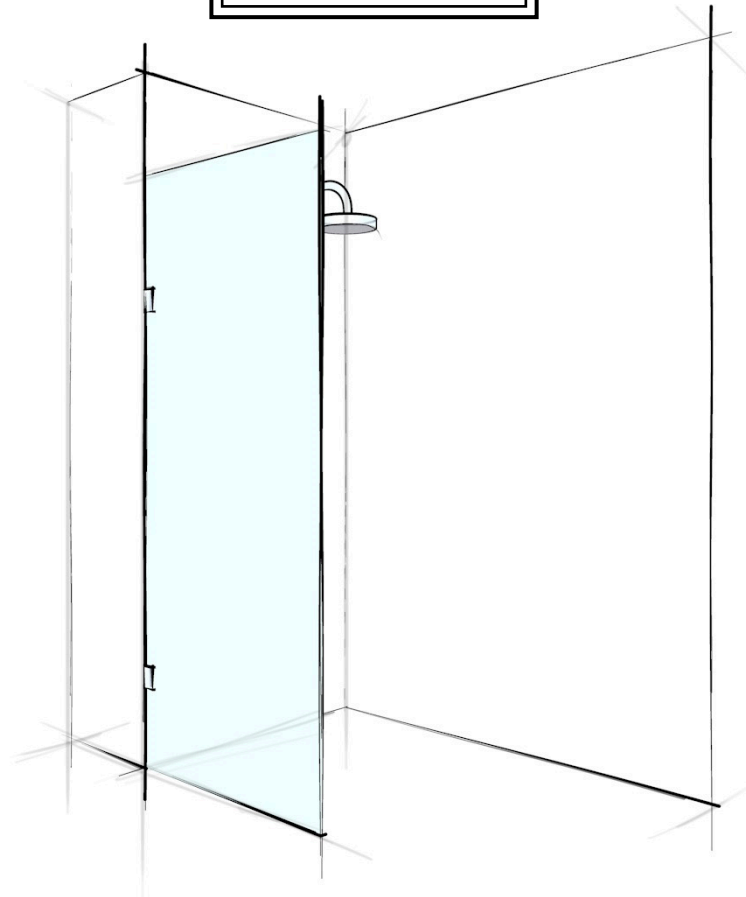

PALATINO DECO GLASS

DECO

FIXED PANEL

Up to 1200mm (w) x 2000mm (h)

10mm Toughened Safety Glass

Bracket or Channel Fix (please specify)

Code	Description
WAGFFBS12W-DECO	White on <i>TruClear+</i>
WAGFFBS12B-DECO	Black on <i>TruClear+</i>
WAGFFBC12W-DECO	White on Clear
WAGFFBC12B-DECO	Black on Clear
WGPP	Verotti Glass Protection

10MM
TOUGHENED
SAFETY
GLASS

CUSTOM
MEASURED

2m
Standard
Height

25
YEARS

Fittings
Warranty*

7
YEARS

Workmanship
Warranty*

LEAD
TIME