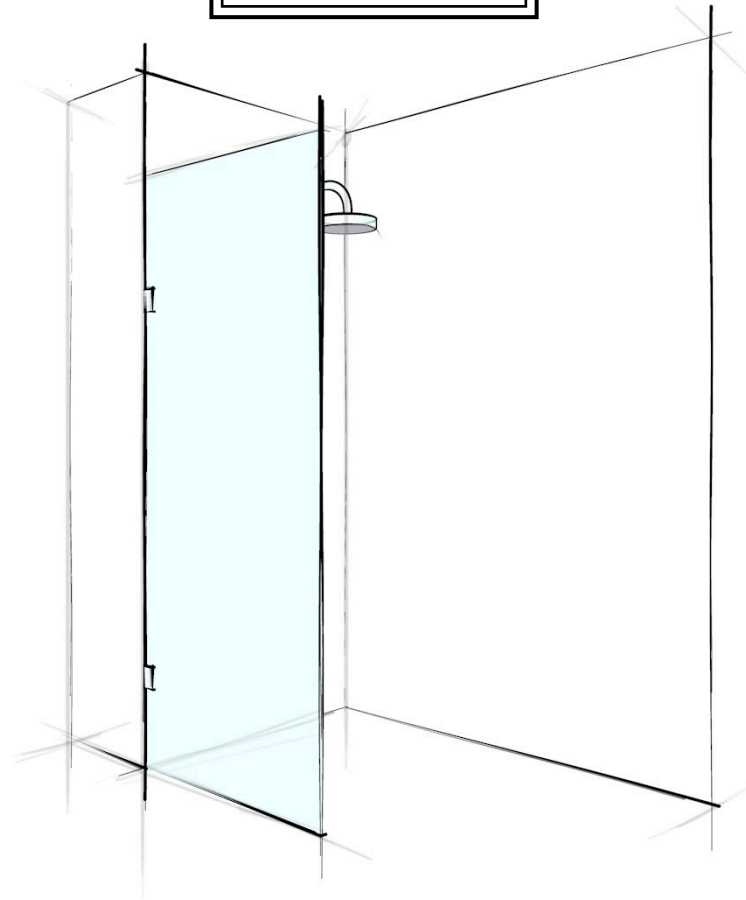

PALATINO DAMASQUE GLASS

DAMASQUE

FIXED PANEL

Up to 1200mm (w) x 2000mm (h)

10mm Toughened Safety Glass

Bracket or Channel Fix (please specify)

Code	Description
WAGFFBS12-DMSQ	TruClear+
WAGFFBC12-DMSQ	Clear
WGPP	Verotti Glass Protection

10MM
TOUGHENED
SAFETY
GLASS

CUSTOM
MEASURED

2m
Standard
Height

25
YEARS

Fittings
Warranty*

7
YEARS

Workmanship
Warranty*

LEAD
TIME