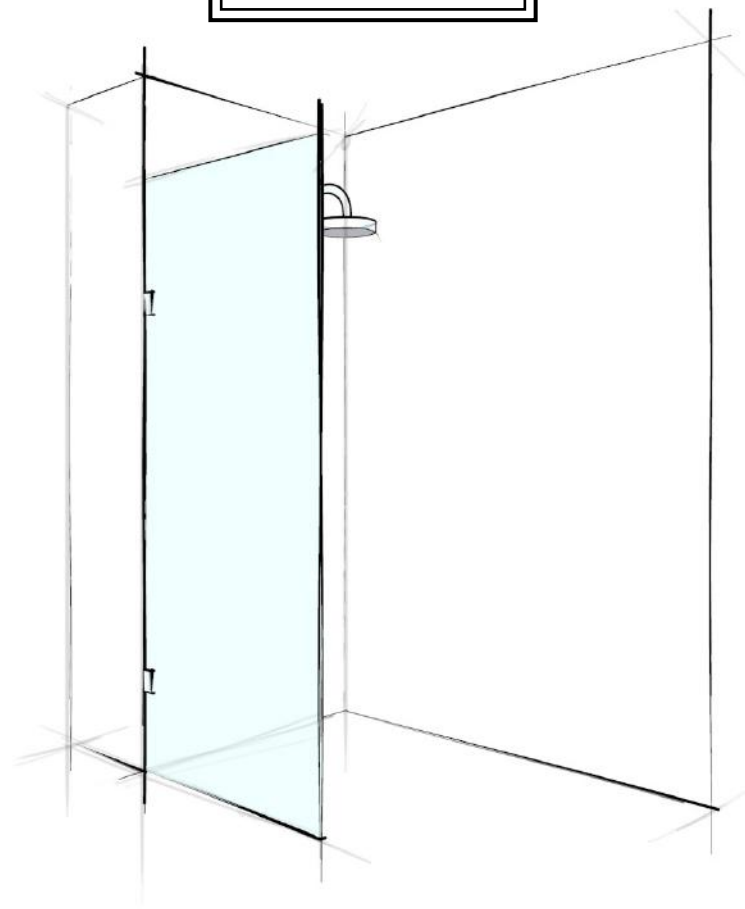

PALATINO CLOUDY GLASS

CLOUDY

FIXED PANEL

Up to 1200mm (w) x 2000mm (h)

10mm Toughened Safety Glass

Bracket or Channel Fix (please specify)

Code	Description
WAGFFBS12-CLOUDY	TruClear+
WAGFFBC12-CLOUDY	Clear
WGPP	Verotti Glass Protection

10MM
TOUGHENED
SAFETY
GLASS

CUSTOM
MEASURED

2m
Standard
Height

25
YEARS

Fittings
Warranty*

7
YEARS

Workmanship
Warranty*

LEAD
TIME