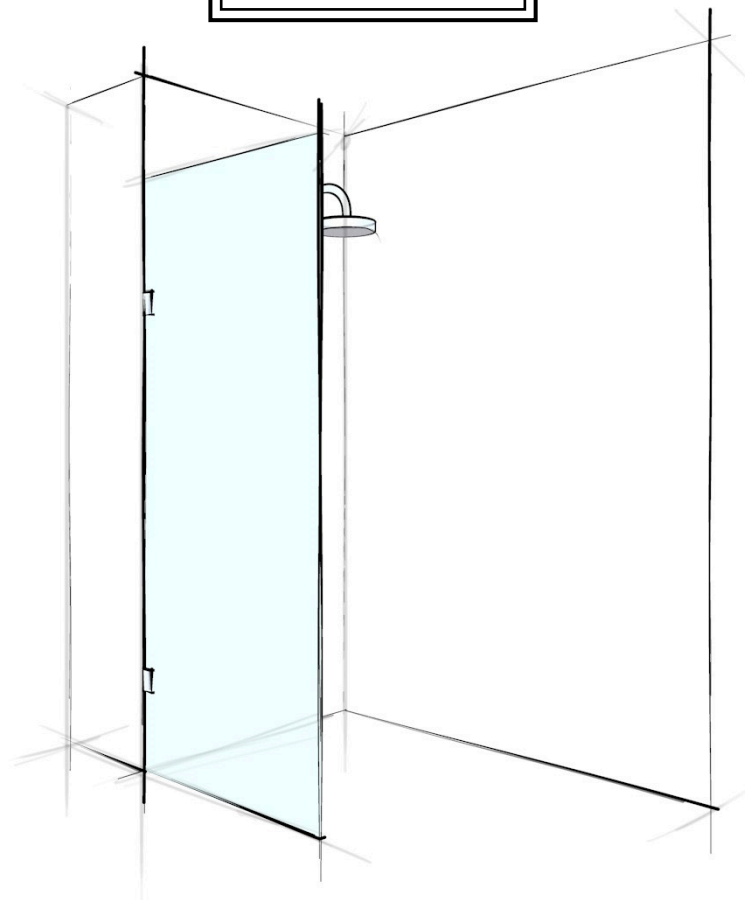

PALATINO BORDEAUX GLASS

BORDEAUX

FIXED PANEL

Up to 1200mm (w) x 2000mm (h)

10mm Toughened Safety Glass

Bracket or Channel Fix (please specify)

Code	Description
WAGFFBS12-BORD	TruClear+
WAGFFBC12-BORD	Clear
WGPP	Verotti Glass Protection

10MM
TOUGHENED
SAFETY
GLASS

CUSTOM
MEASURED

2m
Standard
Height

25
YEARS

Fittings
Warranty*

7
YEARS

Workmanship
Warranty*

LEAD
TIME