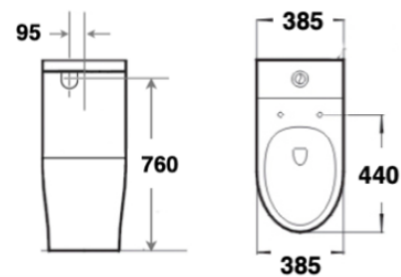

Model: **URBAN LIFE BTW SUITE**

Code: UL.100

Dimensions:

Width: 385mm
Depth: 640mm
Height: 830mm
Pan Height: 410mm

Features:

Pan: Rimless
Water Entry: Universal Rear or Bottom Entry (L or R)
WELS Rating: 4 Star (4.5/3L)
Waste Outlet: P Trap 180mm
S Trap 100mm-160mm
Toilet Seat: Soft Close Seat

FRONT VIEW

Information provided represents the actual product available at the time 01/01/2021. The design and specification are subject to change without notice. Dimensions are approximate.