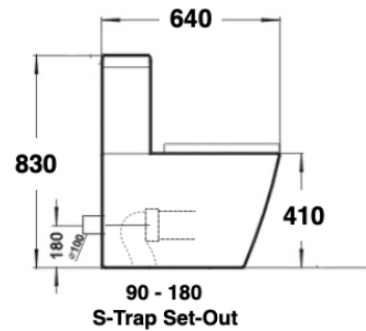

Model: **URBAN LIFE BTW SUITE**

Code: UL.100

Dimensions:

Width: 385mm
Depth: 640mm
Height: 830mm
Pan Height: 410mm

Features:

Pan: Rimless
Water Entry: Universal Rear or Bottom Entry (L or R)
WELS Rating: 4 Star (4.5/3L)
Waste Outlet: P Trap 180mm
S Trap 100mm-160mm
Toilet Seat: Soft Close Seat

FRONT VIEW

Information provided represents the actual product available at the time 01/01/2021. The design and specification are subject to change without notice. Dimensions are approximate.